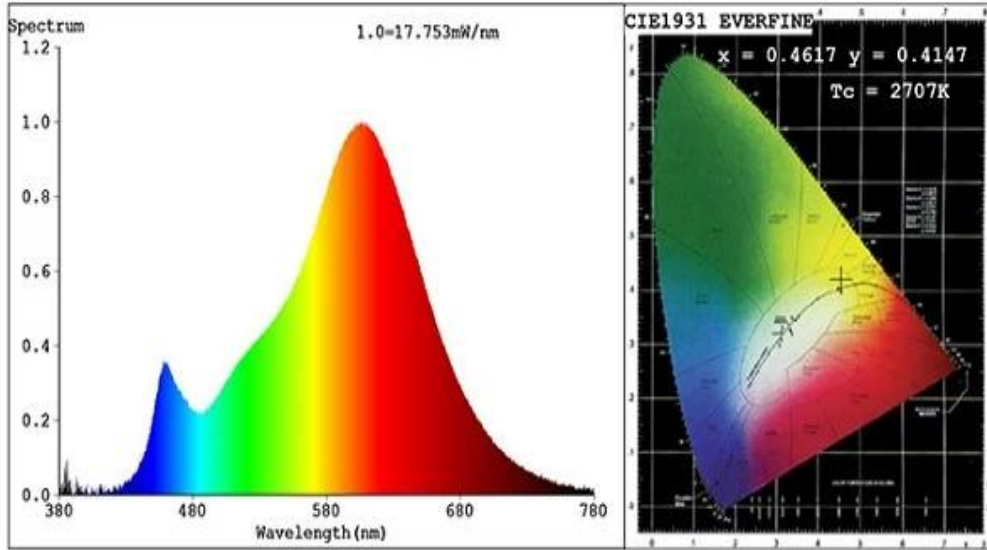

Ürün Test Raporu

Spectrum Test Report

Color Parameters:

Chromaticity Coordinate: $x=0.4617$ $y=0.4147/u'=0.2618$ $v'=0.5292$

$T_c=2707K$ Dominant WL:Ld =583.7nm Purity=63.1%

Red Ratio:R=27.0% Peak WL:Lp=608.4nm HWL:Lhd=112.2nm