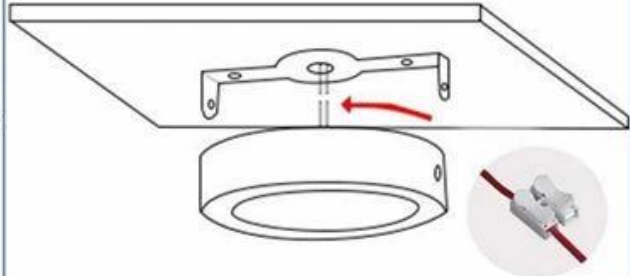

# Installation Diagram

**01** Fix the bracket into the ceiling

**02** Connect to AC 110-240V

**03** Fix the light on the bracket

**03** Secure with screws