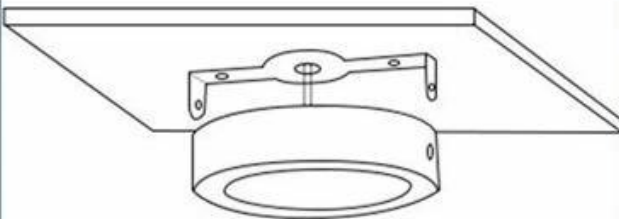

# Installation Diagram

**01** Fix the bracket into the ceiling

**02** Connect to AC 110-240V

**03** Fix the light on the bracket

**03** Secure with screws