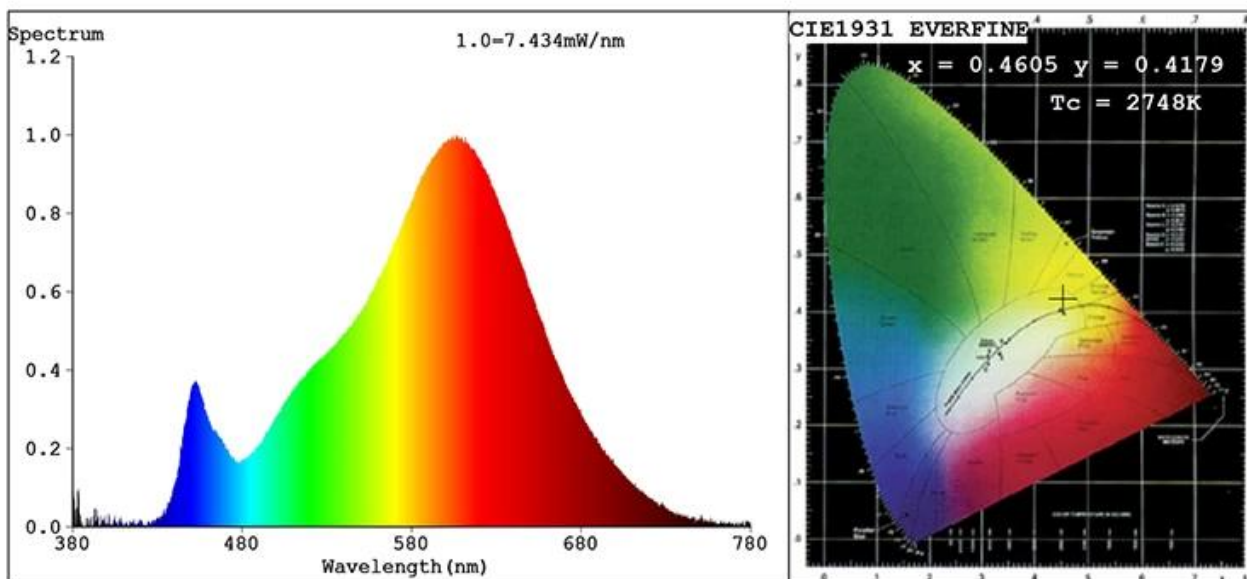

Spectrum Test Report

Color Parameters:

Chromaticity Coordinate: $x=0.4605$ $y=0.4179$ $u'=0.2596$ $v'=0.5302$

$T_c=2748K$ Dominant WL:Ld =583.1nm Purity=63.7%

Red Ratio:R=26.4% Peak WL:Lp=604.5nm HWL:Lhd=116.9nm