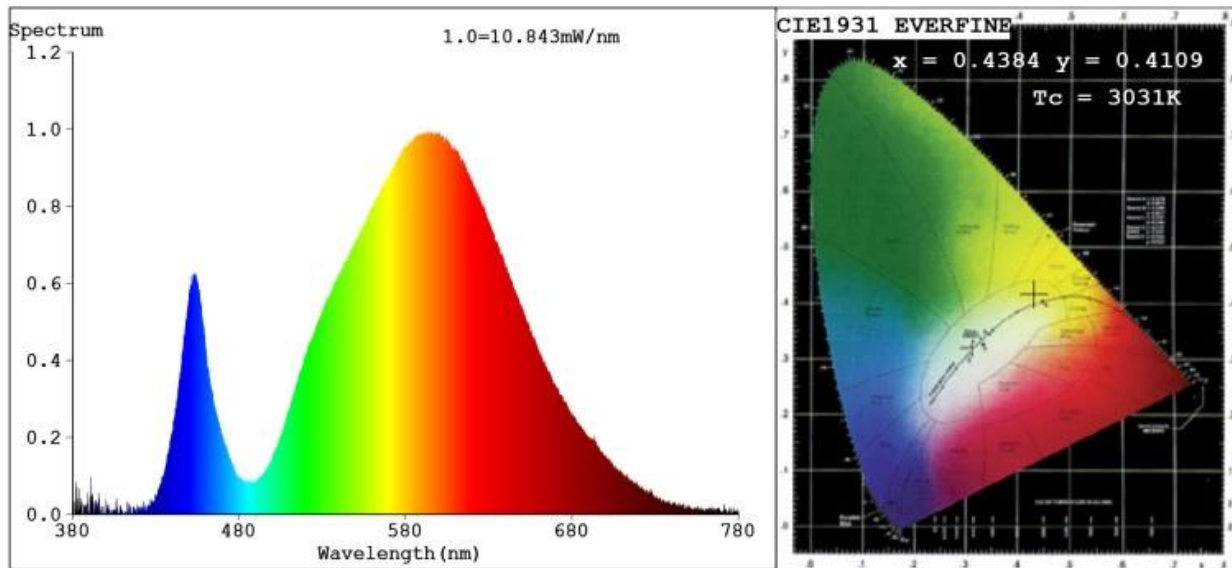

### Color Parameters:

Chromaticity Coordinate:  $x=0.4384$   $y=0.4109$   $u'=0.2486$   $v'=0.5243$

$T_c=3031K$  Dominant WL:Ld =581.8nm Purity=54.9%

Red Ratio:R=22.7% Peak WL:Lp=593.9nm HWL:Lhd=125.9nm

Render Index:Ra=71.9