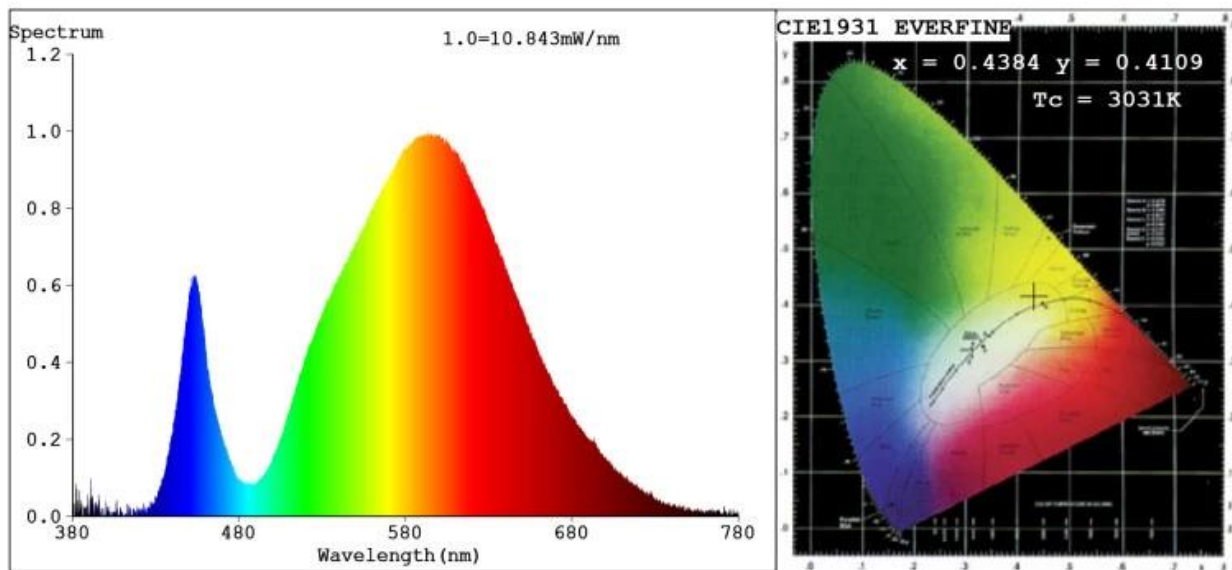

### Color Parameters:

Chromaticity Coordinate:  $x=0.4384$   $y=0.4109$   $u'=0.2486$   $v'=0.5243$

$T_c=3031K$  Dominant WL:Ld =581.8nm Purity=54.9%

Red Ratio:R=22.7% Peak WL:Lp=593.9nm HWL:Lhd=125.9nm

Render Index:Ra=71.9