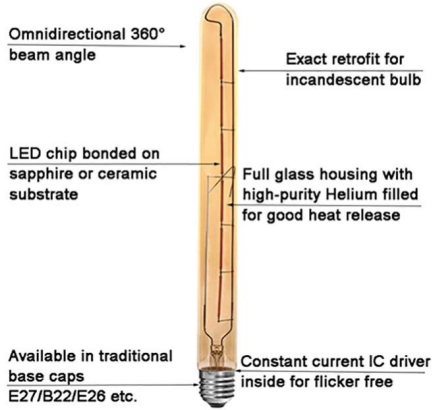

Vintage LED Filament Bulb