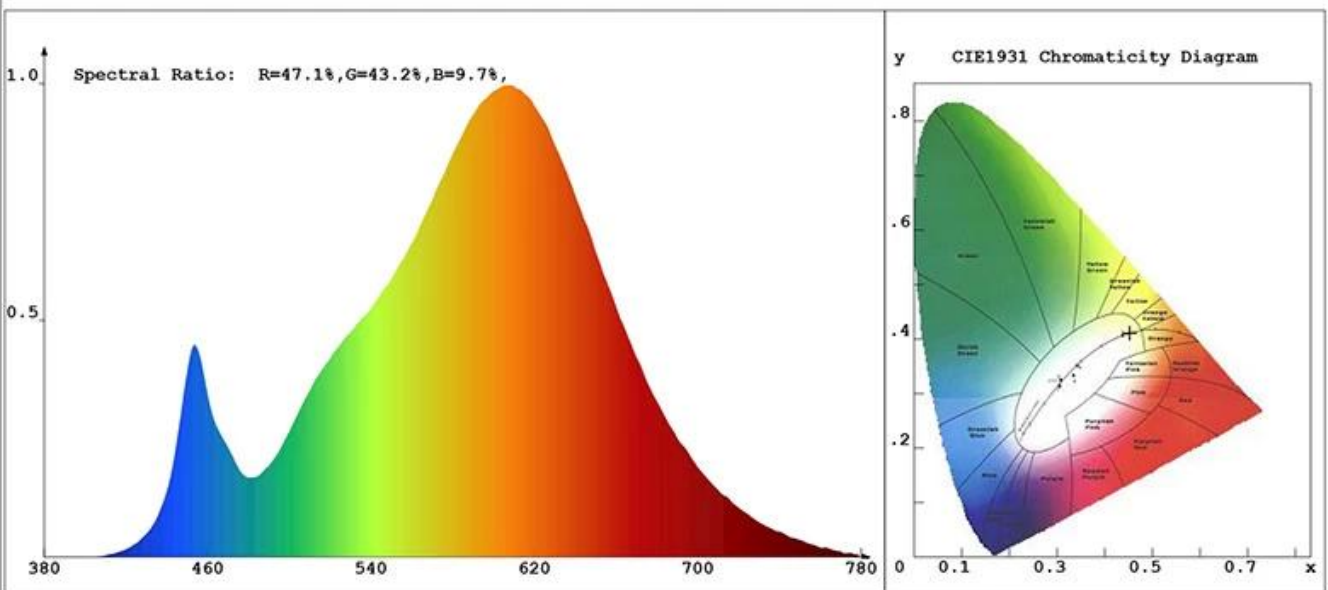

37881	Tube T30-L300	Ø30X300mm	5x38	4W	320lm ± 10%
37883			7x38	6W	450lm ± 10%
37884			8x38	7W	500lm ± 10%

Product Test Report

Product Mark

Product Type :
Temperature :26'C
Operator :01
Remark :

Manufacturer :Innotech
Humidity :65%
Test Date :2017-12-29

Chroma Parameters

Chro.Coor.:x=0.4522 y=0.4109 u=0.2574 v=0.3509 duv=0.0008
CCT: 2813K Dominant Wave.:583.4nm Purity:59.1%
Flux RGB Ratio:R=24.1%,G=74.4%,B=1.4% Peak Wave:606.7nm Half Width:127.9nm

Rendering Index:Ra= 82.7

R1 =81 R2 =91 R3 =97 R4 =80 R5 =81 R6 =89 R7 =83 R8 =60
R9 =12 R10=79 R11=79 R12=69 R13=83 R14=99 R15=74

Photo Parameters

Flux:441.82lm Effi.:107.8lm/W Radiant:1290.7mW Iv:0.0mcd
Efficiency:0.102 Effi Level:A++ (EU 874-2012)

Ele. Parameters

Voltage:U=230.000V Current:I=0.0230A
Power:P=4.10W Power Factor:PF=0.763

Instrument state

Instrument:Hopoo HP8000S Integral Time: 75.747ms VPeak: 14616
VDark: 1161 Scan Range: 380-780nm Product ID: 201710386