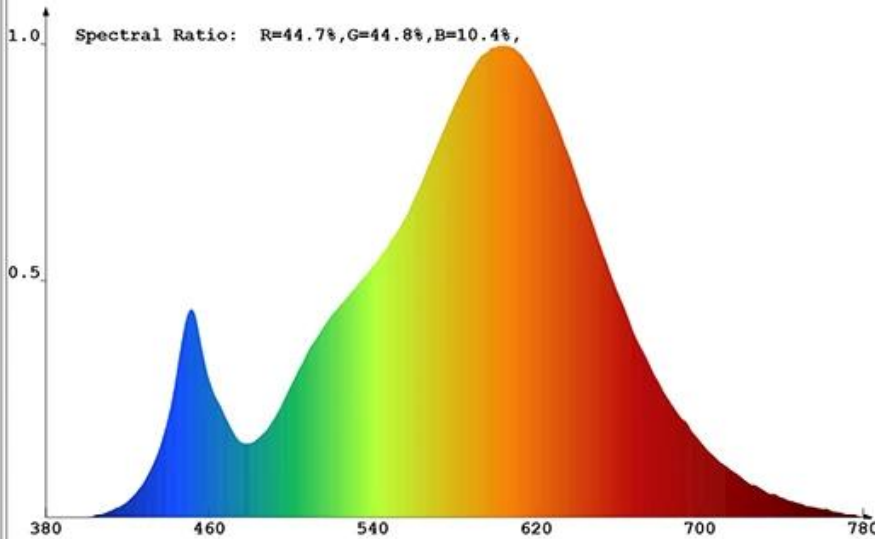

Test Date :2019-07-03 10:01:44

Chroma Parameters

Chro.Coor.:x=0.4474 y=0.4092 u=0.2551 v=0.3500 duv=0.0007

CCT: 2872K Dominant Wave.:583.2nm Purity:57.1%

Flux RGB Ratio:R=23.4%,G=75.2%,B=1.4% Peak Wave:603.7nm Half Width:123.4nm