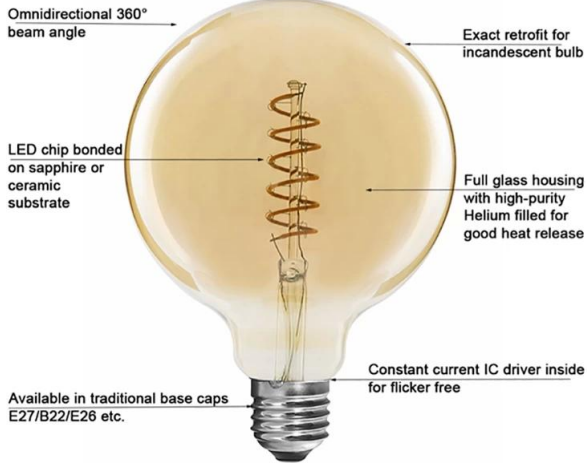

Flexible LED Filament Bulb