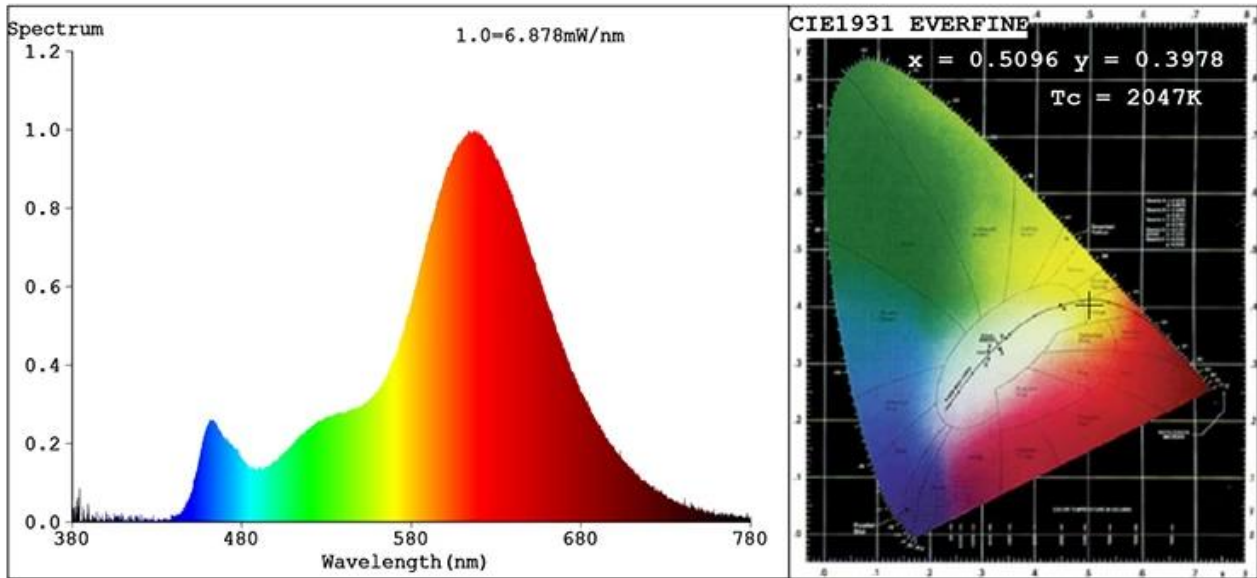

#### Color Parameters:

Chromaticity Coordinate:  $x=0.5096$   $y=0.3978$   $u'=0.3018$   $v'=0.5301$

$T_c=2047K$  Dominant WL:  $L_d = 590.3nm$  Purity=72.4%

Red Ratio:  $R=36.7\%$  Peak WL:  $L_p=617.3nm$  HWL:  $L_{hd}=89.1nm$