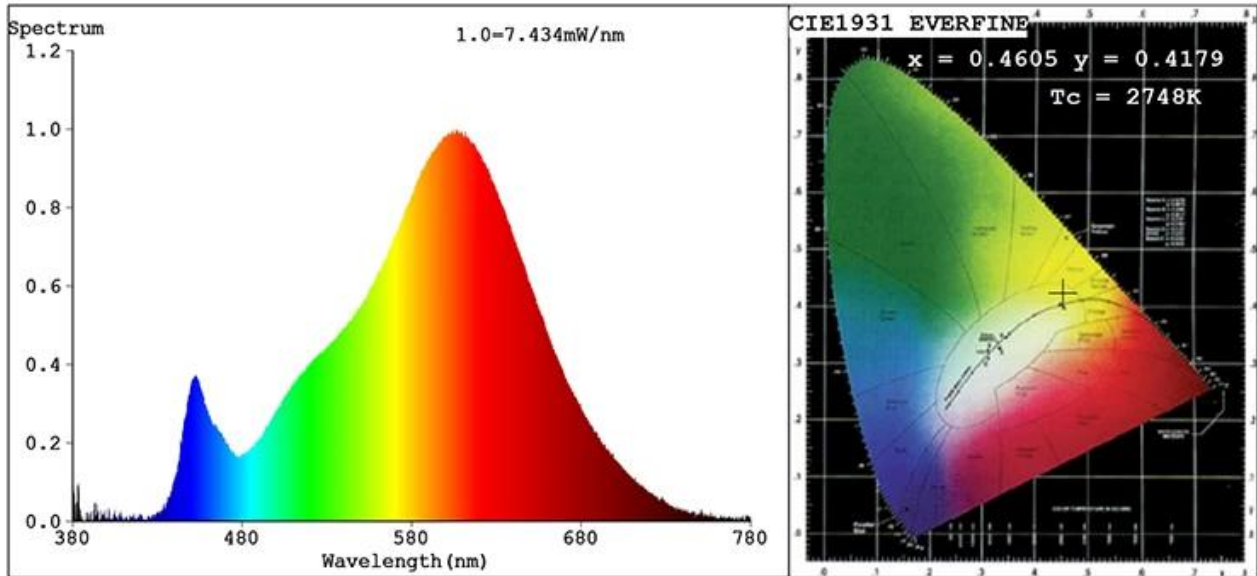

37302	مثنج	4W	270lm ± 10 %	25W
37303	أوبال		250lm ± 10 %	

تقرير اختبار المنتج

Spectrum Test Report

Color Parameters:

Chromaticity Coordinate: x=0.4605 y=0.4179/u'=0.2596 v'=0.5302

Tc=2748K Dominant WL:Ld =583.1nm Purity=63.7%

Red Ratio:R=26.4% Peak WL:Lp=604.5nm HWL:Lhd=116.9nm

Render Index:Ra=81.9

R1 =80 R2 =91 R3 =96 R4 =79 R5 =80 R6 =90 R7 =82

R8 =57 R9 =5 R10=80 R11=79 R12=70 R13=83 R14=98 R15=72

Photo Parameters:

Flux = 375.2 lm Eff. : 98.21 lm/W Fe = 1.126 W

Electrical parameters:

V = 229.9 V I = 0.03000 A P = 3.820 W PF = 0.5540

LEVEL:OUT WHITE:ANSI_3000K

Status: Integral T = 1066 ms Ip = 49561 (76%)

عرض المنتج