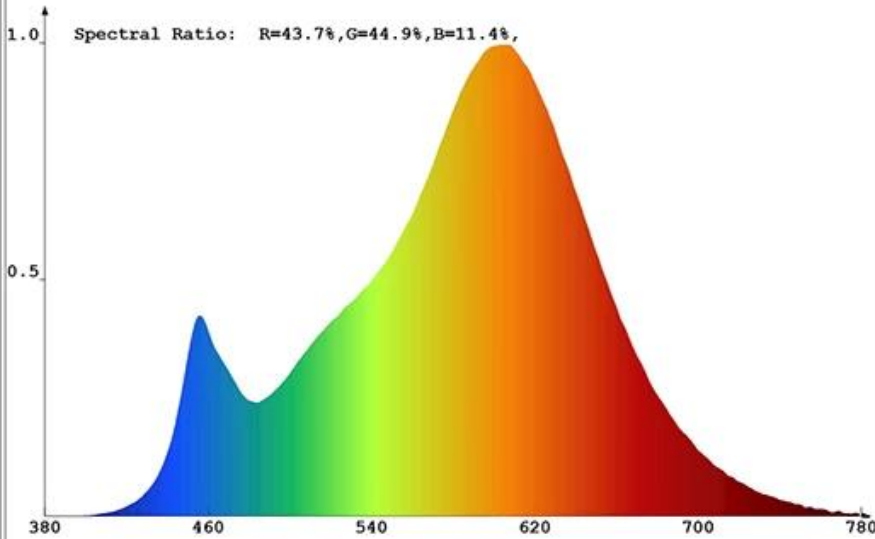

تقرير اختبار المنتج

Product Mark

Product Type :A60 Fila Clear 8W 3000K DimManufacturer :Innotech
Temperature :22'C Humidity :65%
Operator :01 Test Date :2017-12-29
Remark:

SDCM:2.7 SDCM

Chroma Parameters

Chro.Coord.:x=0.4453 y=0.4064 u=0.2550 v=0.3490 duv=-0.0002
CCT: 2883K Dominant Wave.:583.4nm Purity:55.6%
Flux RGB Ratio:R=23.6%,G=74.6%,B=1.8% Peak Wave:605.7nm Half Width:114.3nm