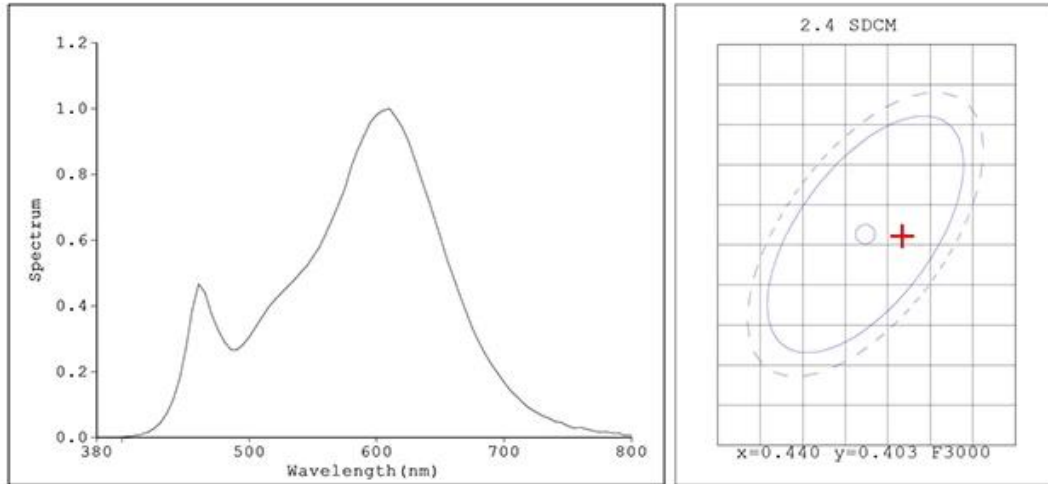

#### Color Parameters:

Chromaticity Coordinate:  $x=0.4437$  ( $dx=-0.0019$ )  $y=0.4028$  ( $dy=-0.0038$ )  
Chromaticity Coordinate:  $u'=0.2555$   $v'=0.5219$  ( $d_{uv}=-1.36e-03$ )  
 $T_c=2879K$  Dominant WL:  $L_d=583.8nm$  Purity=54.1% Centroid WL: 593.0nm  
Ratio: R=26.2% G=71.0% B=2.8% Peak WL:  $L_p=610.0nm$  HWL: 119.1nm  
Render Index:  $R_a=84.5$   
R1 =85 R2 =96 R3 =91 R4 =81 R5 =86 R6 =95 R7 =80  
R8 =60 R9 =16 R10=91 R11=82 R12=79 R13=88 R14=96 R15=77