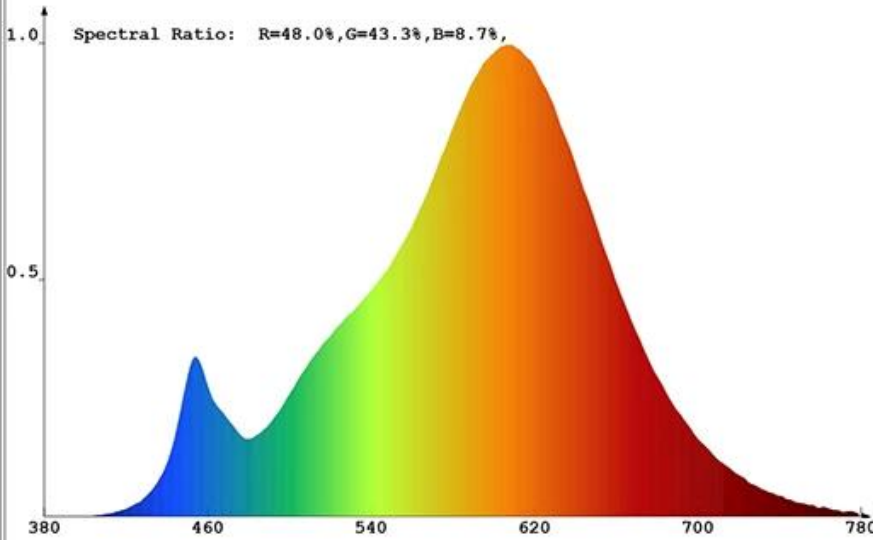

38093

6W

450lm $\pm$ % 10

Ürün Test Raporu

Product Mark

Product Type :
Temperature :26'C
Operator :01
Remark:

Manufacturer :Innotech
Humidity :65%
Test Date :2017-12-29

Chroma Parameters

Chro.Coor.:x=0.4635 y=0.4150 u=0.2629 v=0.3530 duv=0.0013
CCT: 2683K Dominant Wave.:583.9nm Purity:63.7%
Flux RGB Ratio:R=25.1%,G=73.5%,B=1.3% Peak Wave:607.7nm Half Width:115.6nm

Rendering Index:Ra= 82.0

R1 =80	R2 =91	R3 =96	R4 =79	R5 =81	R6 =91	R7 =81	R8 =57
R9 =6	R10=81	R11=79	R12=74	R13=83	R14=99	R15=72	

Photo Parameters

Flux:462.43lm Effi.:126.3lm/W Radiant:1353.7mW Iv:0.0mcd
Efficiency:0.092 Effi Level:A++ (EU 874-2012)

Ele. Parameters

Voltage:U=230.100V Current:I=0.0280A
Power:P=3.66W Power Factor:PF=0.552

Instrument state

Instrument:Hopoo HP8000S Integral Time: 63.588ms VPeak: 13784
VDark: 1240 Scan Range: 380-780nm Product ID: 201710386

Ürün gösterimi