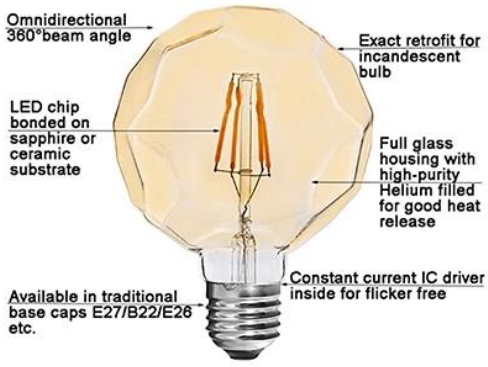

Vintage LED Filament Bulb