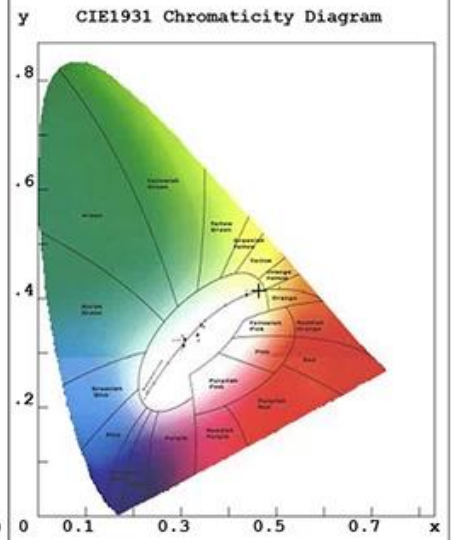

6W

450lm  $\pm$  % 10

## Ürün Test Raporu

### Chroma Parameters

Chro.Coor.:x=0.4635 y=0.4150 u=0.2629 v=0.3530 duv=0.0013  
CCT: 2683K Dominant Wave.:583.9nm Purity:63.7%  
Flux RGB Ratio:R=25.1%,G=73.5%,B=1.3% Peak Wave:607.7nm Half Width:115.6nm