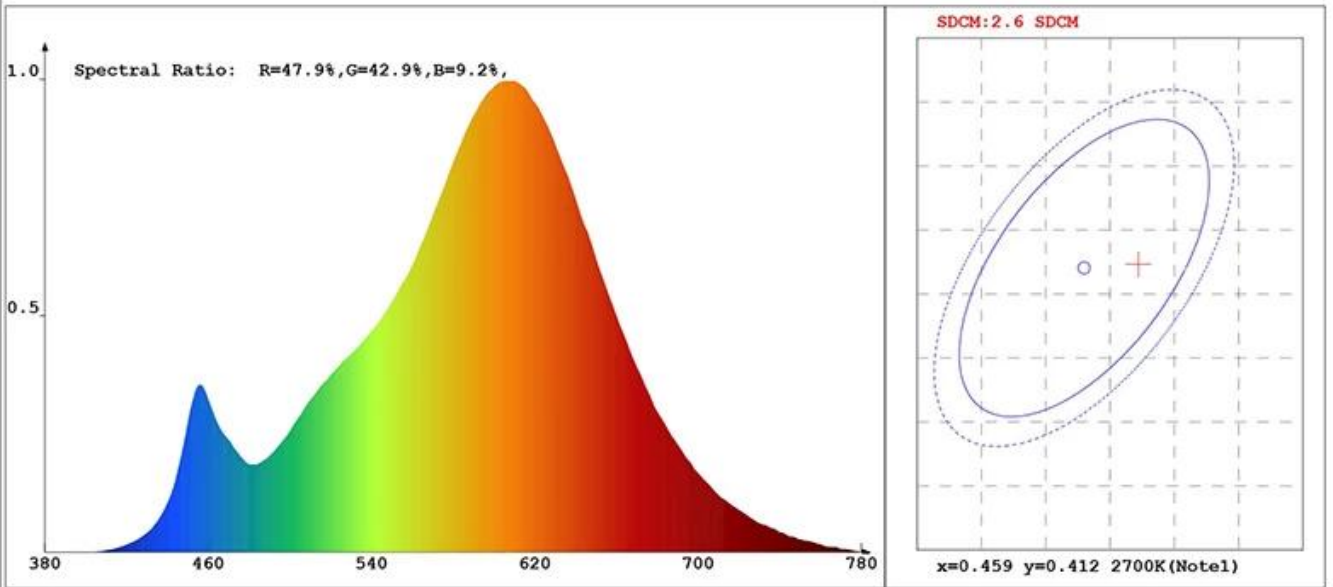

### Chroma Parameters

Chro.Coor.:x=0.4632 y=0.4123 u=0.2639 v=0.3523 duv=0.0003

CCT: 2667K Dominant Wave.:584.3nm Purity:62.8%

Flux RGB Ratio:R=25.3%,G=73.3%,B=1.5% Peak Wave:607.7nm Half Width:114.4nm