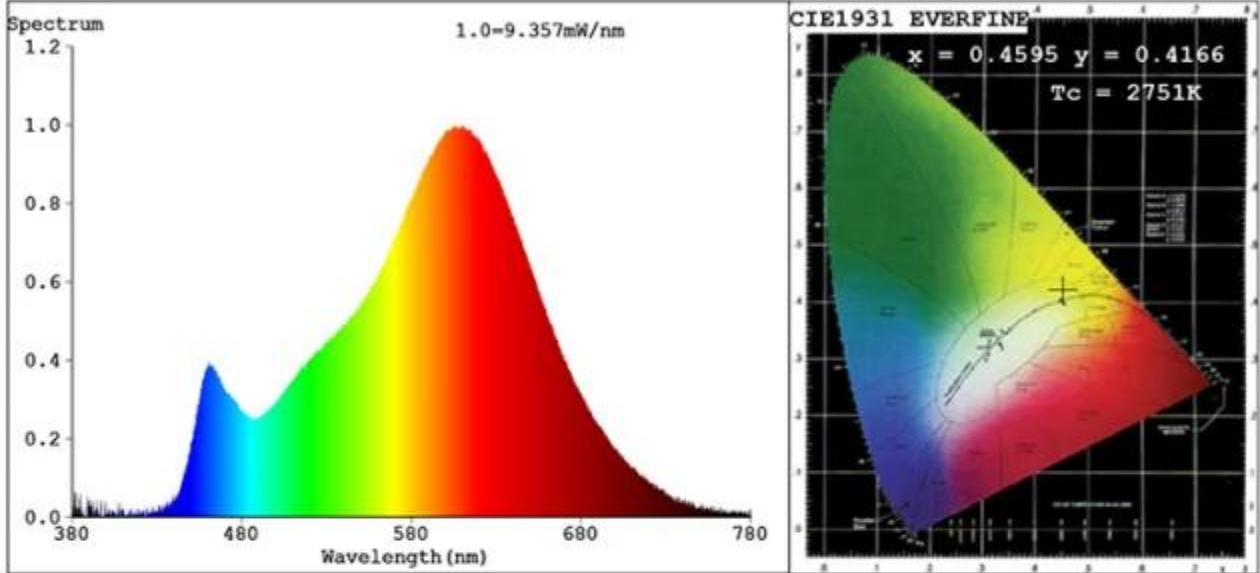

Ürün Test Raporu

Spectrum Test Report

Color Parameters:

Chromaticity Coordinate: $x=0.4595$ $y=0.4166$ $u'=0.2596$ $v'=0.5296$

$T_c=2751K$ Dominant WL: $L_d = 583.3nm$ Purity=63.0%

Red Ratio: $R=26.9\%$ Peak WL: $L_p=610.1nm$ HWL: $L_{hd}=117.8nm$