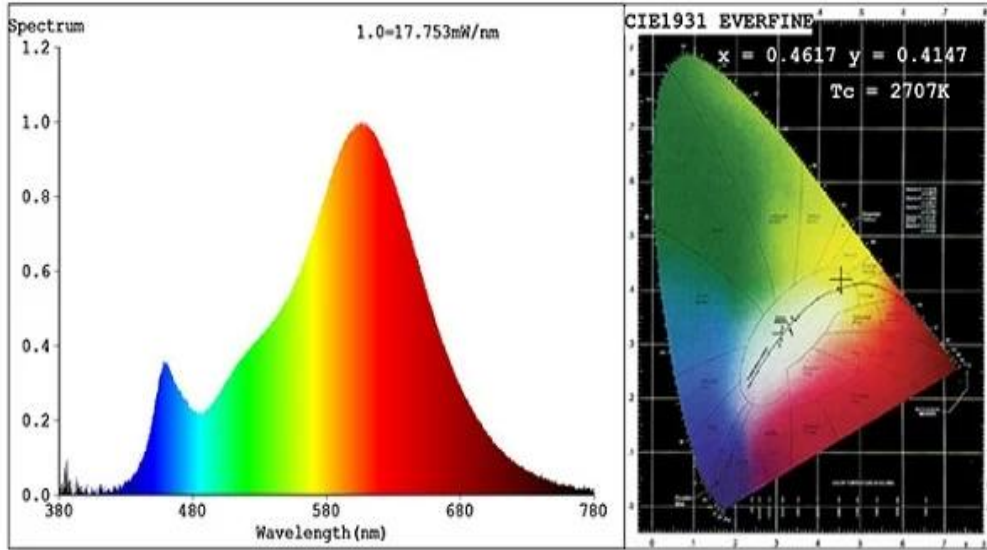

Ürün Test Raporu

Spectrum Test Report

Color Parameters:

Chromaticity Coordinate: $x=0.4617$ $y=0.4147$ $u'=0.2618$ $v'=0.5292$

$T_c=2707K$ Dominant WL:Ld =583.7nm Purity=63.1%

Red Ratio:R=27.0% Peak WL:Lp=608.4nm HWL:Lhd=112.2nm