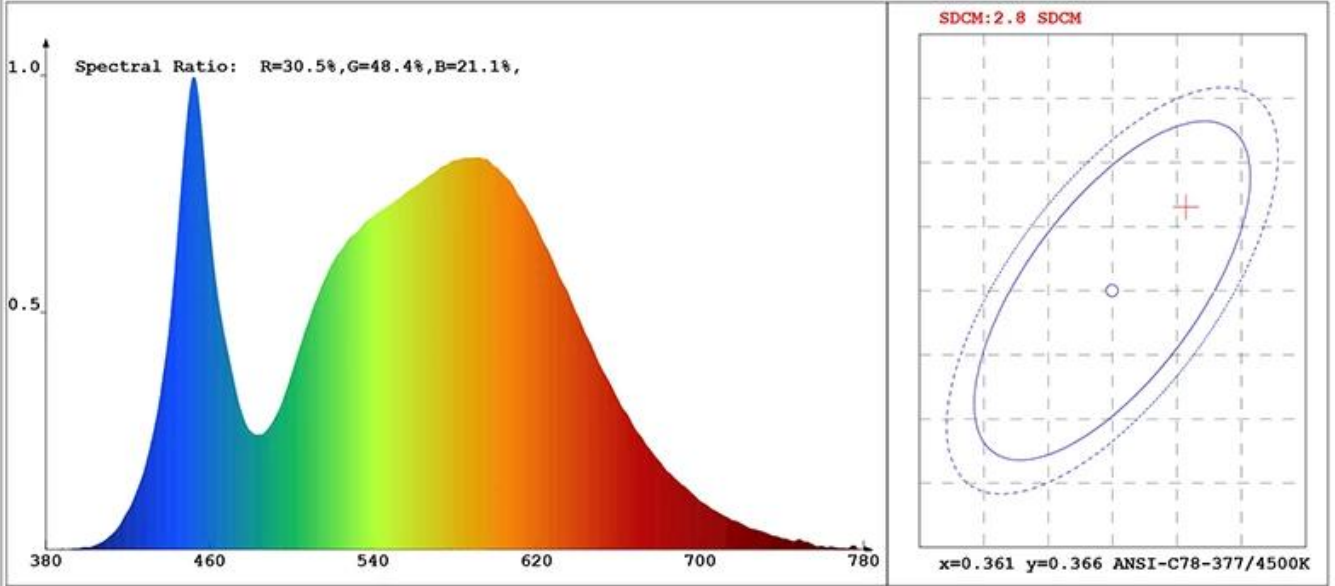

Ürün Test Raporu

Product Mark

Product Type :350302 4W 4500K
Temperature :26'C
Operator :01
Remark:

Manufacturer :Innotech
Humidity :65%
Test Date :2018-02-01

**Chroma Parameters**

Chro.Coor.:x=0.3668 y=0.3723 u=0.2179 v=0.3317 duv=0.0022
CCT: 4364K Dominant Wave.:576.2nm Purity:21.8%
Flux RGB Ratio:R=16.8%,G=80.7%,B=2.5% Peak Wave:452.3nm Half Width:24.5nm