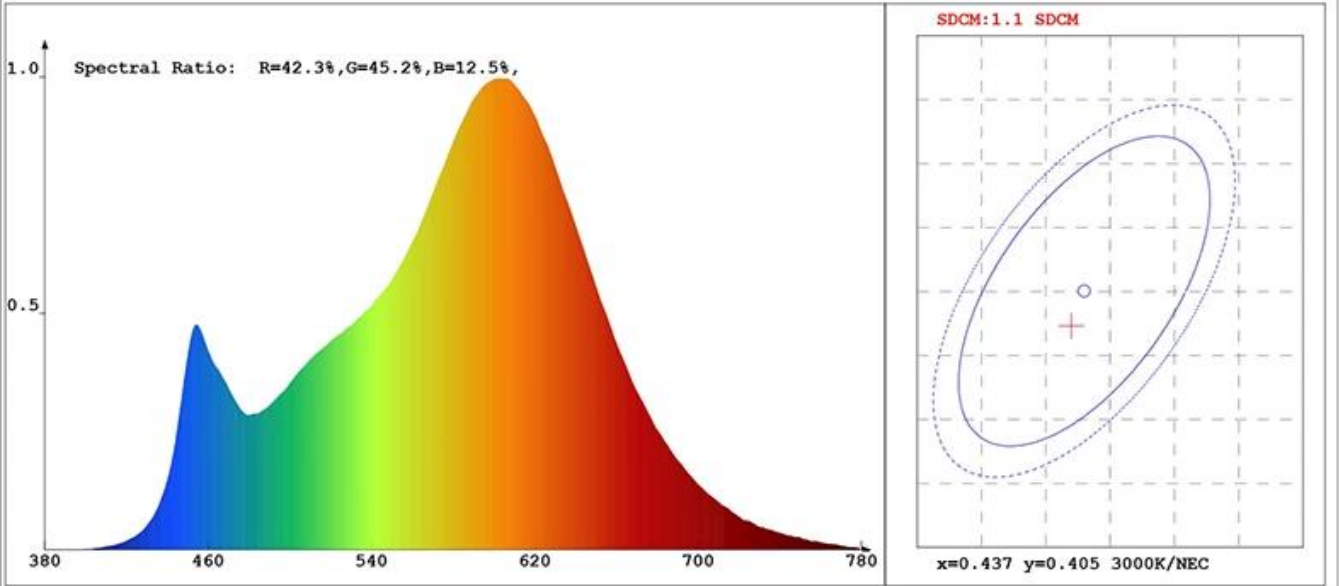

Product Mark

Product Type :
 Temperature :22'C
 Operator :01
 Remark:

Manufacturer :Innotech
 Humidity :65%
 Test Date :2017-12-29

Chroma Parameters

Chro.Coord.:x=0.4360 y=0.4023 u=0.2507 v=0.3470 duv=-0.0006
 CCT: 3002K Dominant Wave.:583.0nm Purity:51.6%
 Flux RGB Ratio:R=23.0%,G=74.9%,B=2.0% Peak Wave:605.7nm Half Width:118.7nm