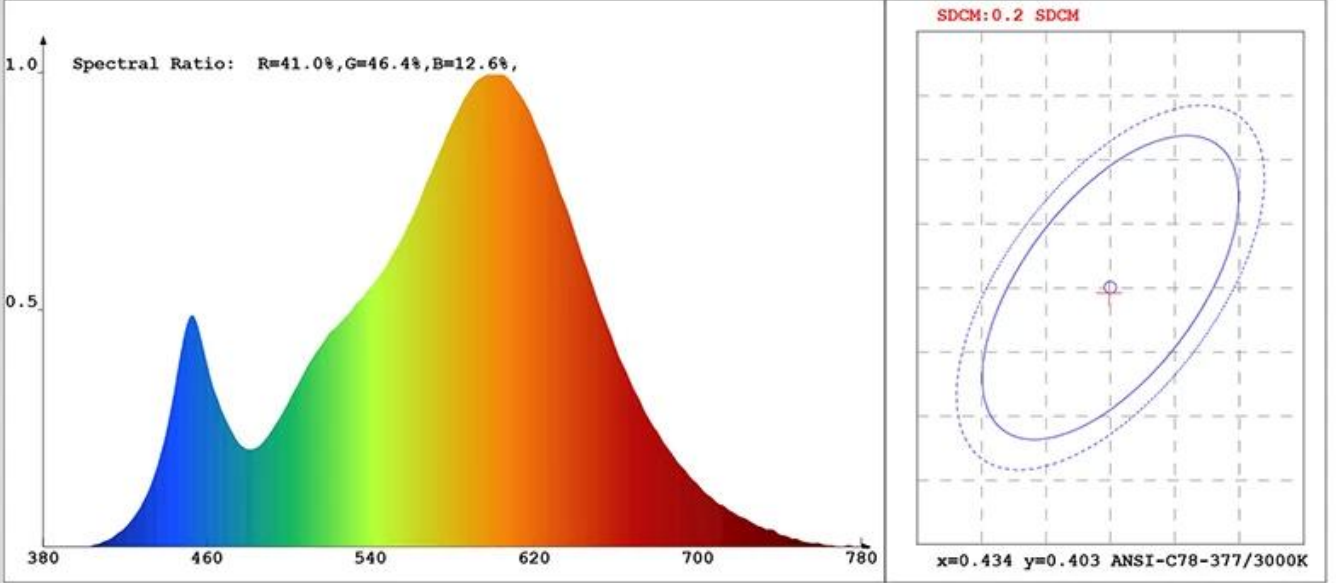

Chroma Parameters

Chro.Coor.:x=0.4337 y=0.4026 u=0.2491 v=0.3469 duv=-0.0001
 CCT: 3043K Dominant Wave.:582.7nm Purity:51.1%
 Flux RGB Ratio:R=22.2%,G=76.1%,B=1.7% Peak Wave:602.8nm Half Width:121.9nm

Rendering Index:Ra= 80.1