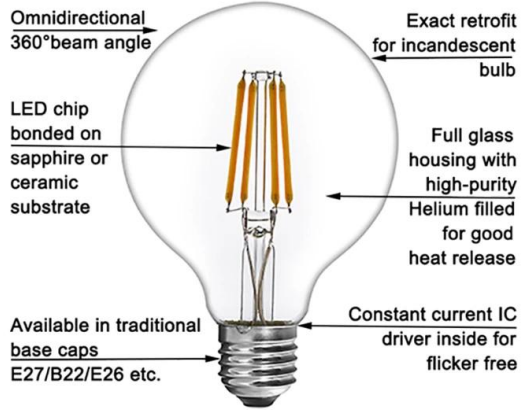

LED Filament Bulb