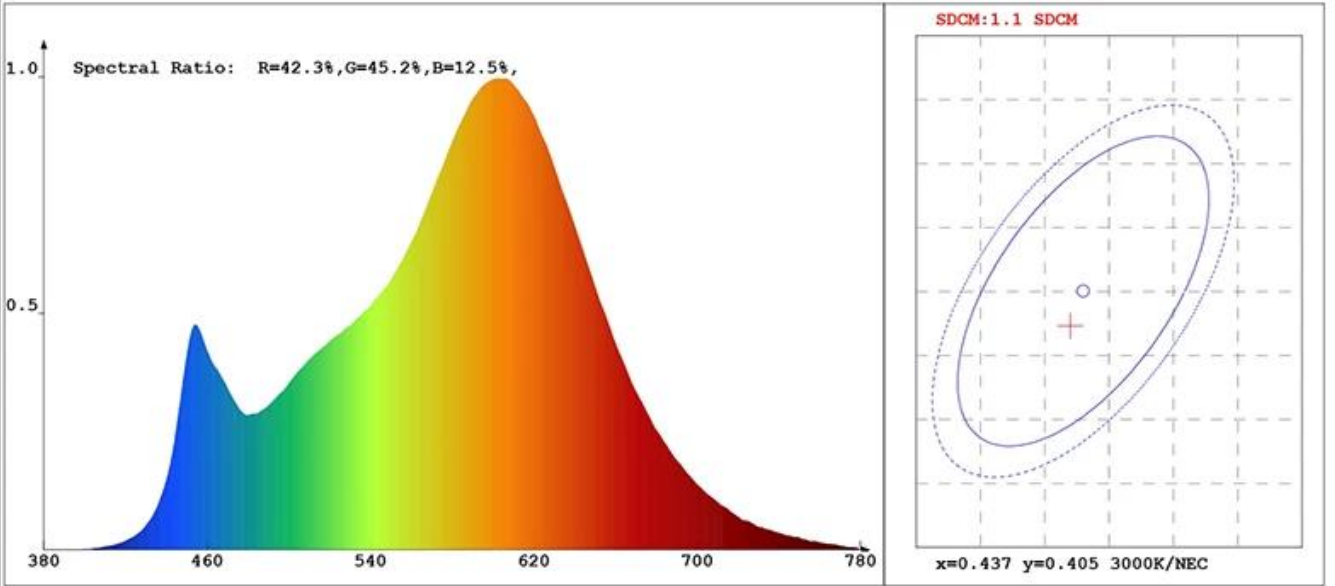

### Chroma Parameters

Chro.Coor.:x=0.4360 y=0.4023 u=0.2507 v=0.3470 duv=-0.0006  
CCT: 3002K Dominant Wave.:583.0nm Purity:51.6%  
Flux RGB Ratio:R=23.0%,G=74.9%,B=2.0% Peak Wave:605.7nm Half Width:118.7nm