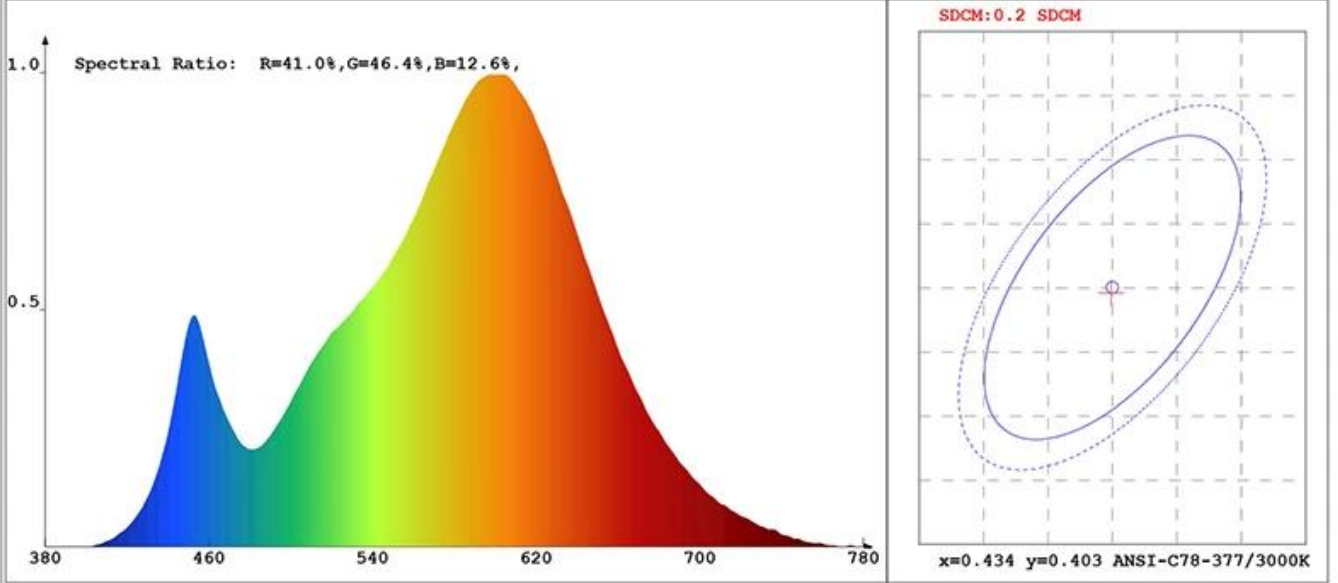

### Chroma Parameters

Chro.Coor.:x=0.4337 y=0.4026 u=0.2491 v=0.3469 duv=-0.0001  
 CCT: 3043K Dominant Wave.:582.7nm Purity:51.1%  
 Flux RGB Ratio:R=22.2%,G=76.1%,B=1.7% Peak Wave:602.8nm Half Width:121.9nm