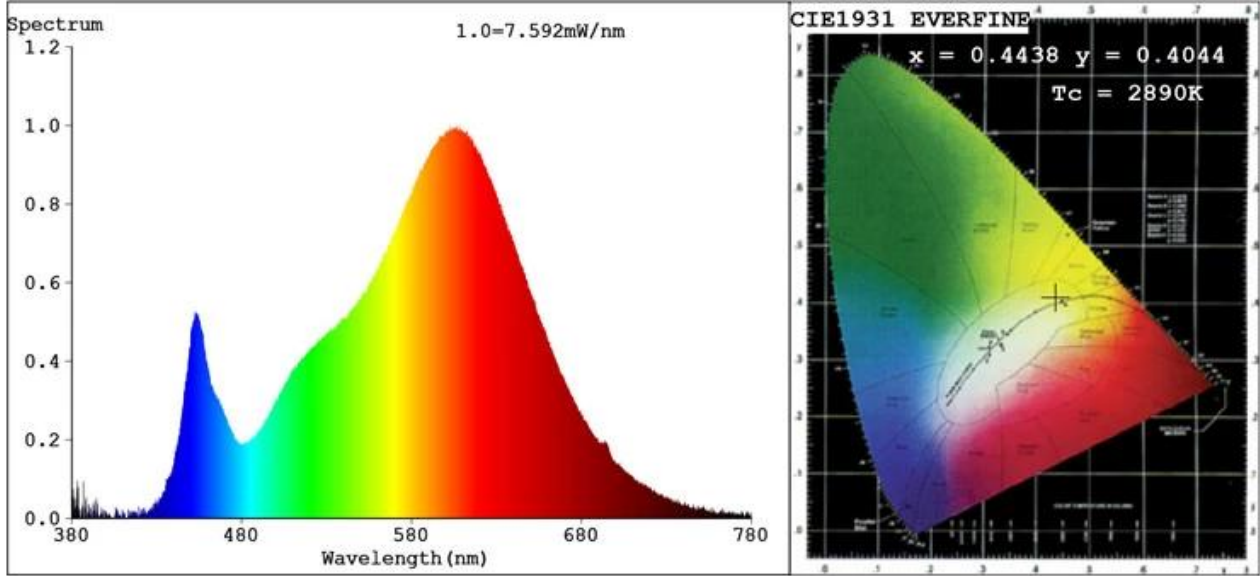

Ürün Test Raporu

Spectrum Test Report

Color Parameters:

Chromaticity Coordinate: $x=0.4438$ $y=0.4044$ $u'=0.2549$ $v'=0.5225$

$T_c=2890K$ Dominant WL: $L_d = 583.6nm$ Purity=54.6%

Red Ratio: $R=25.7\%$ Peak WL: $L_p=606.5nm$ HWL: $L_{hd}=119.2nm$