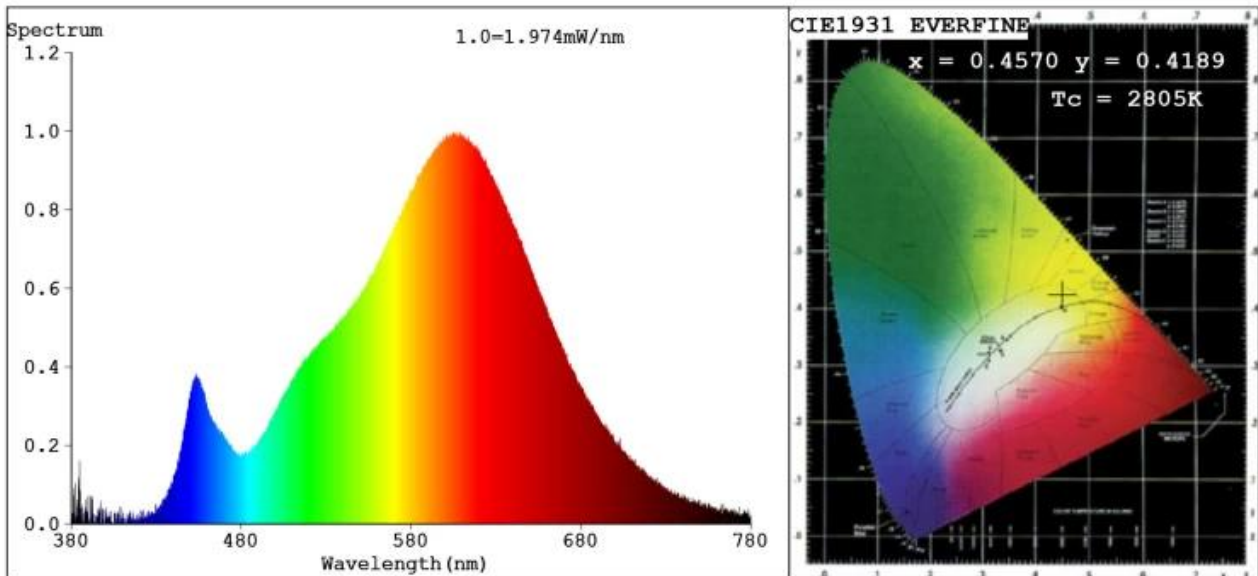

Spectrum Test Report

Color Parameters:

Chromaticity Coordinate: $x=0.4570$ $y=0.4189$ $u'=0.2570$ $v'=0.5300$

$T_c=2805K$ Dominant WL:Ld =582.7nm Purity=62.9%

Red Ratio:R=25.9% Peak WL:Lp=607.3nm HWL:Lhd=128.9nm