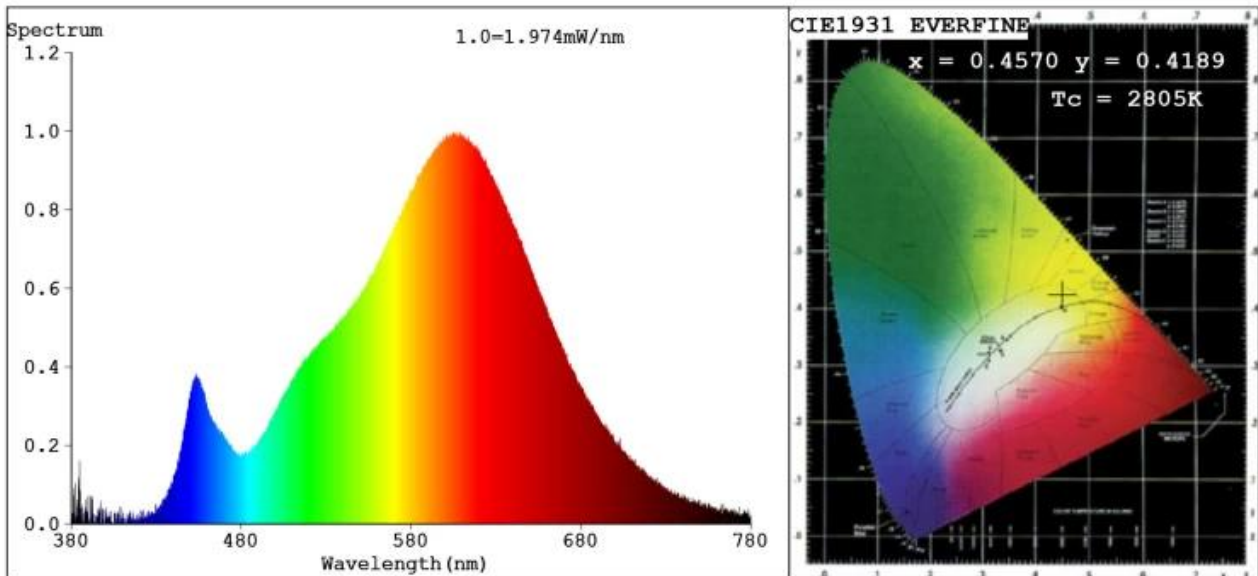

Spectrum Test Report

Color Parameters:

Chromaticity Coordinate: $x=0.4570$ $y=0.4189$ $u'=0.2570$ $v'=0.5300$

$T_c=2805K$ Dominant WL: $L_d = 582.7nm$ Purity=62.9%

Red Ratio: $R=25.9\%$ Peak WL: $L_p=607.3nm$ HWL: $L_{hd}=128.9nm$