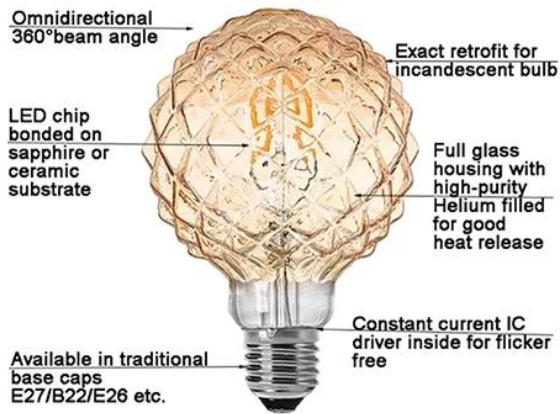

Vintage LED Filament Bulb