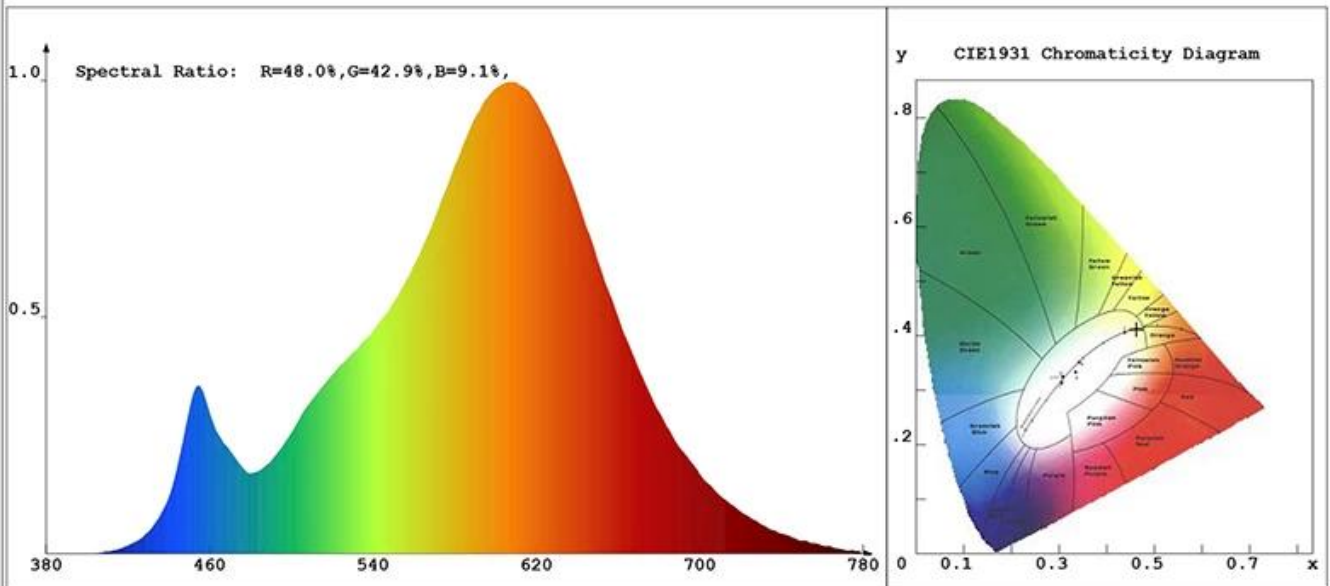

## Отчет о тестировании продукции

**Product Mark**

Product Type :904-479  
Temperature :26'C  
Operator :01  
Remark:

Manufacturer :Innotech  
Humidity :65%  
Test Date :2017-12-29

**Chroma Parameters**

Chro.Coor.:x=0.4625 y=0.4117 u=0.2637 v=0.3521 duv=0.0002  
CCT: 2673K Dominant Wave.:584.3nm Purity:62.4%  
Flux RGB Ratio:R=25.3%,G=73.3%,B=1.4% Peak Wave:607.7nm Half Width:115.0nm