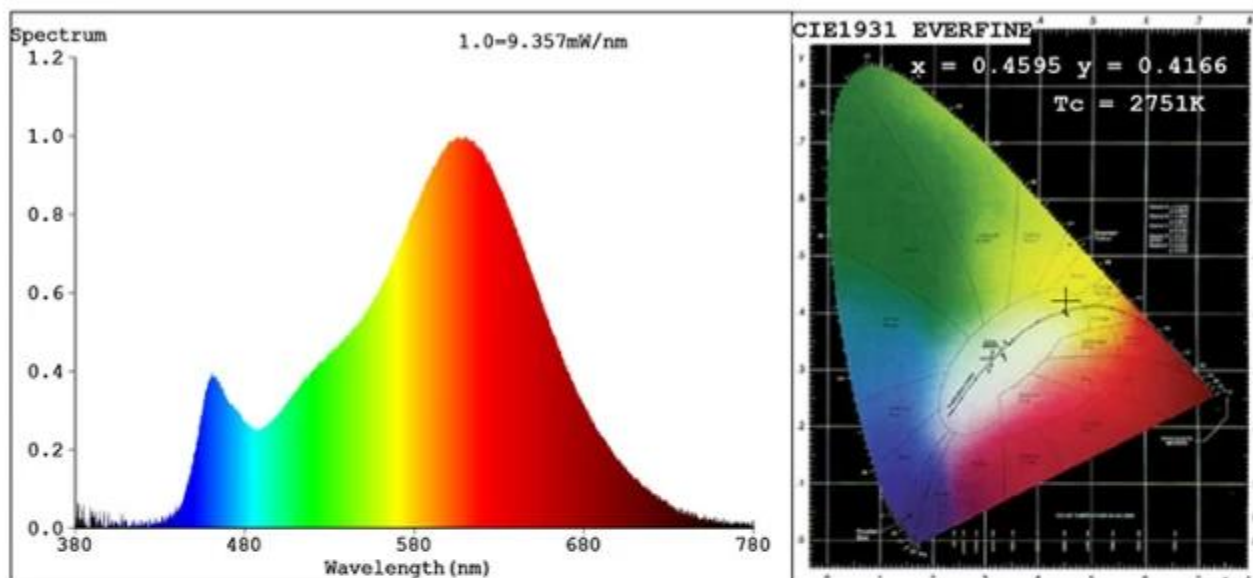

### Color Parameters:

Chromaticity Coordinate:  $x=0.4595$   $y=0.4166$   $u'=0.2596$   $v'=0.5296$

$T_c=2751K$  Dominant WL:  $L_d = 583.3nm$  Purity=63.0%

Red Ratio:  $R=26.9\%$  Peak WL:  $L_p=610.1nm$  HWL:  $L_{hd}=117.8nm$