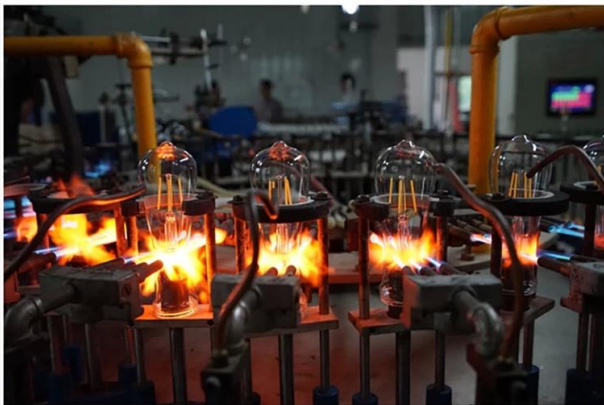

Dimmable

Exact Retrofit

No flicker

Mercury-free

CRI > 80

On/Off ≥ 12500