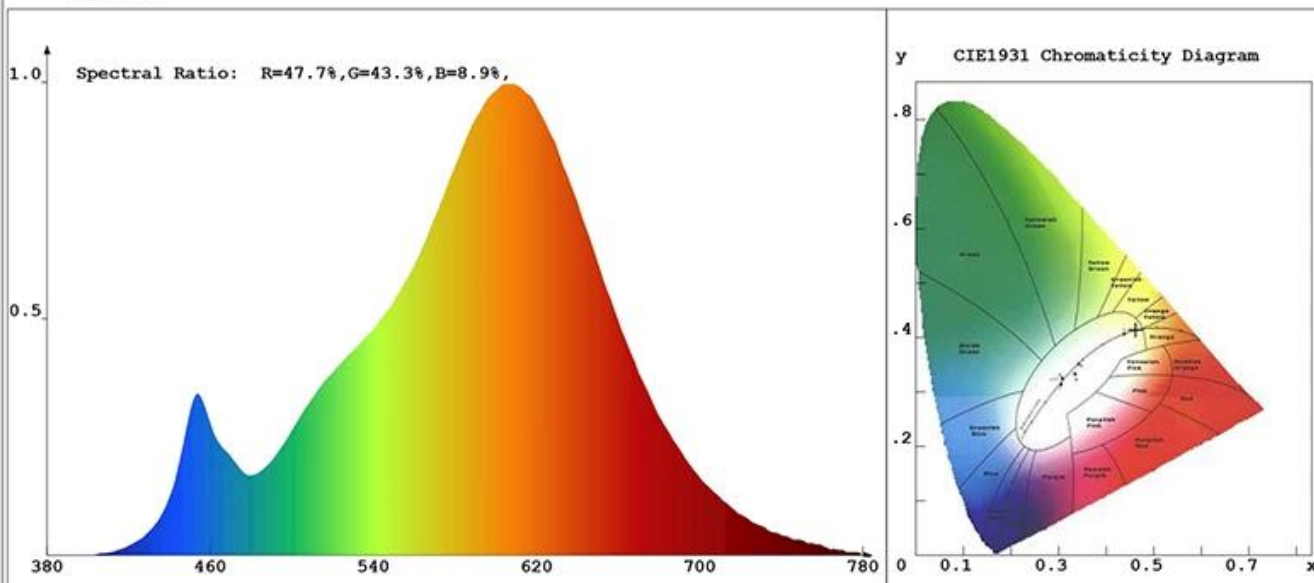

Remark:

Chroma Parameters

Chro.Coor.:x=0.4621 y=0.4141 u=0.2624 v=0.3527 duv=0.0011

CCT: 2695K Dominant Wave.:583.9nm Purity:63.0%

Flux RGB Ratio:R=25.1%,G=73.6%,B=1.4% Peak Wave:607.7nm Half Width:116.0nm