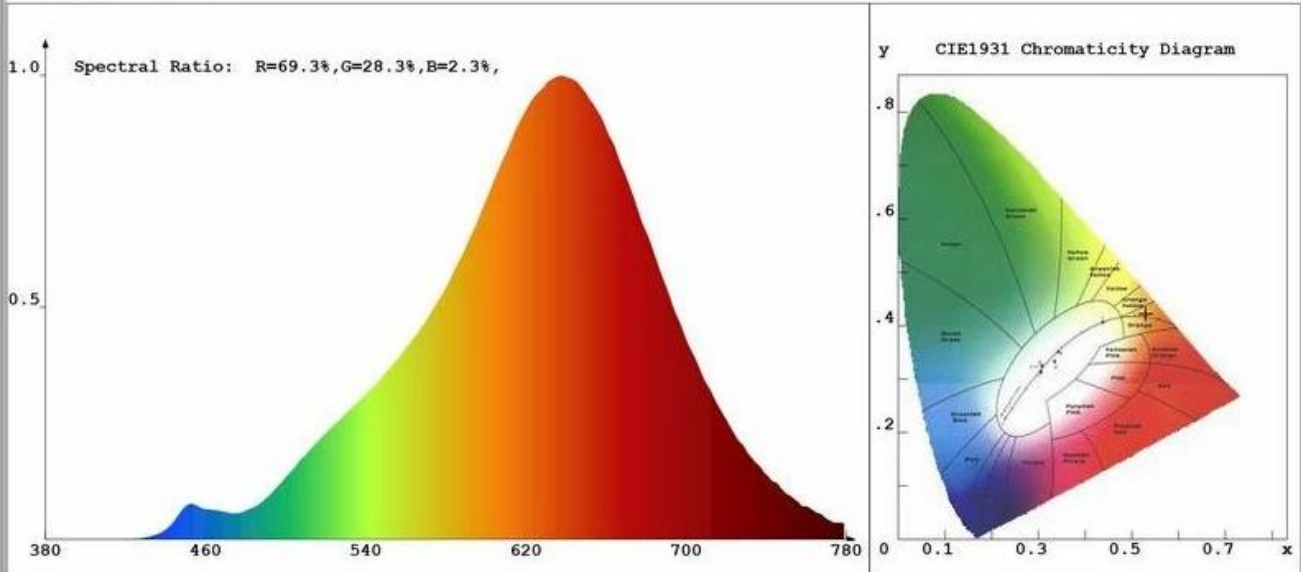

**Chroma Parameters**

Chro.Coor.:x=0.5296 y=0.4224 u=0.3022 v=0.3616 duv=0.0028  
CCT: 2033K Dominant Wave.:587.8nm Purity:85.8%  
Flux RGB Ratio:R=33.8%,G=65.6%,B=0.6% Peak Wave:637.7nm Half Width:119.5nm