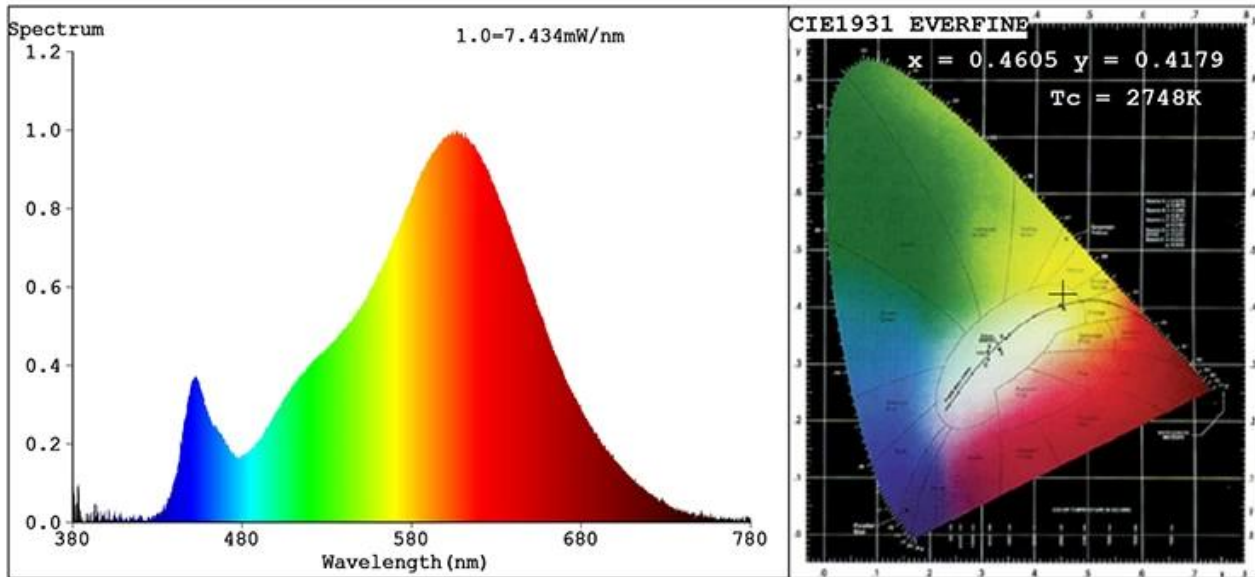

## Color Parameters:

Chromaticity Coordinate:  $x=0.4605$   $y=0.4179$   $u'=0.2596$   $v'=0.5302$

$T_c=2748K$  Dominant WL:  $L_d = 583.1nm$  Purity=63.7%

Red Ratio:  $R=26.4\%$  Peak WL:  $L_p=604.5nm$  HWL:  $L_{hd}=116.9nm$