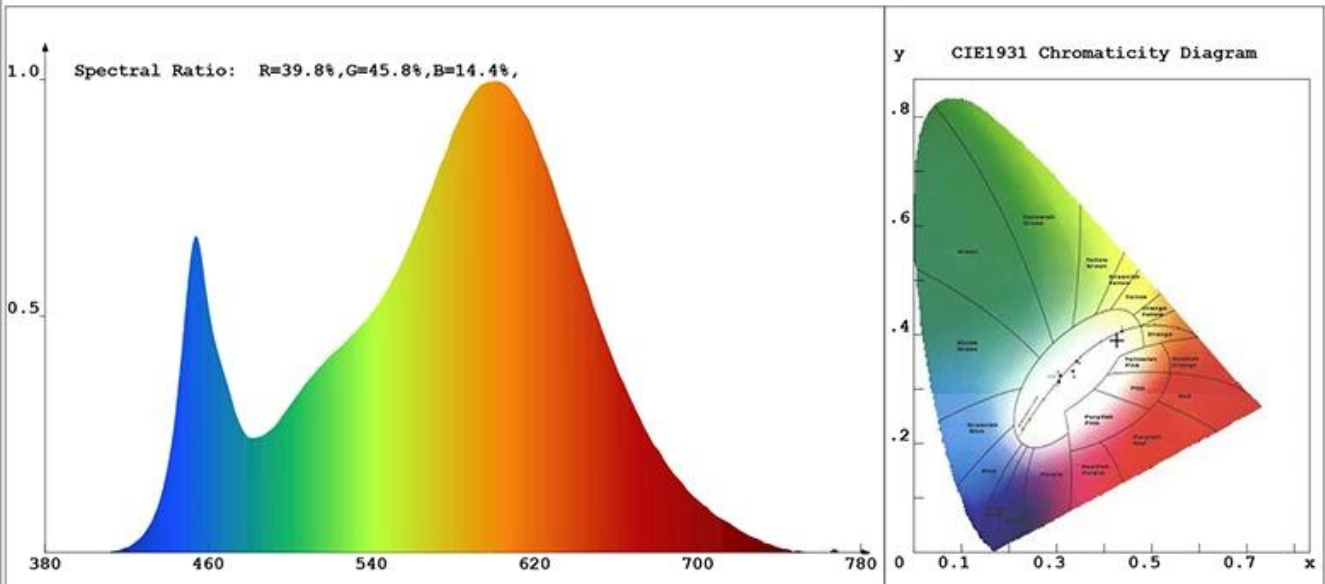

Product Mark

Product Type :A67 FLEX 8W 230VAC 3000K
Temperature :26'C
Operator :01
Remark:

Manufacturer :INNOTECH
Humidity :65%
Test Date :2017-11-28 10:18:58

Chroma Parameters

Chro.Coor.:x=0.4265 y=0.3894 u=0.2502 v=0.3426 duv=-0.0045
CCT: 3060K Dominant Wave.:584.4nm Purity:44.9%
Flux RGB Ratio:R=22.5%,G=75.4%,B=2.1% Peak Wave:600.8nm Half Width:111.6nm

Rendering Index:Ra= 80.2

R1 =80 R2 =93 R3 =91 R4 =76 R5 =80 R6 =92 R7 =78 R8 =53
R9 =-3 R10=84 R11=74 R12=73 R13=83 R14=96 R15=72

Photo Parameters

Flux:716.57lm Effi.:89.2lm/W Radiant:2020.2mW Iv:0.0mcd
Efficiency:0.137 Effi Level:A+ (EU 874-2012)

Ele. Parameters

Voltage:U=229.900V Current:I=0.0580A
Power:P=8.03W Power Factor:PF=0.594

Instrument state

Instrument:Hopoo HP8000S Integral Time: 39.045ms VPeak: 13208
VDark: 1342 Scan Range: 380-780nm Product ID: 201710386

Выставка продуктов