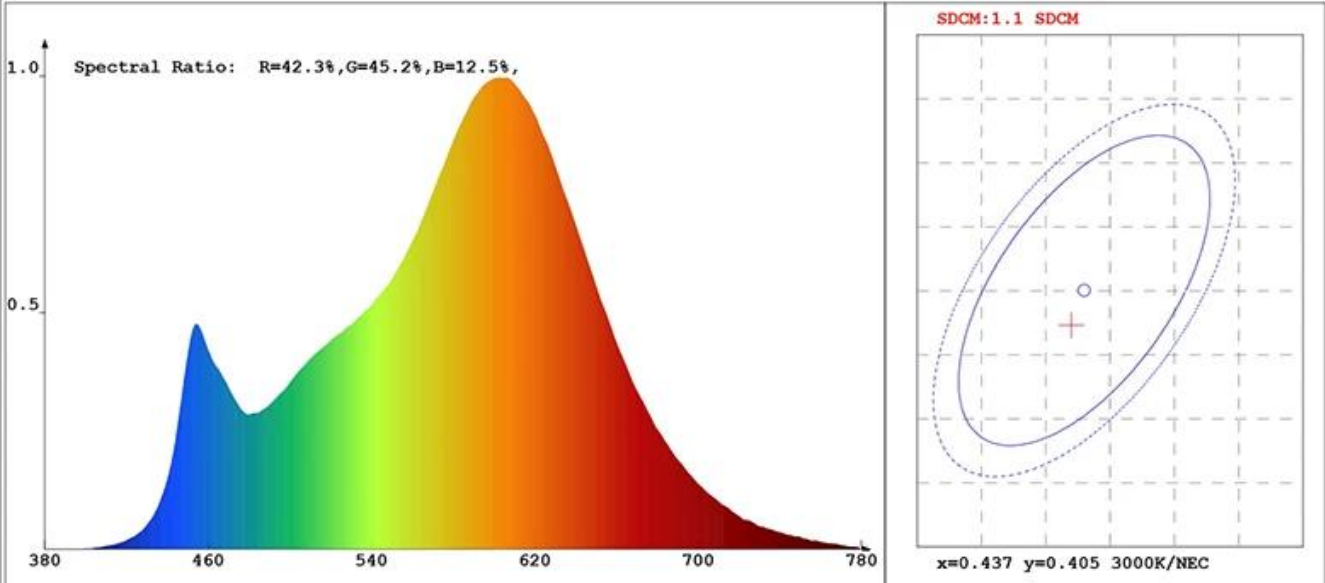

Отчет о тестировании продукта

Product Mark

Product Type :
Temperature :22'C
Operator :01
Remark:

Manufacturer :Innotech
Humidity :65%
Test Date :2017-12-29

Chroma Parameters

Chro.Coor.:x=0.4360 y=0.4023 u=0.2507 v=0.3470 duv=-0.0006
CCT: 3002K Dominant Wave.:583.0nm Purity:51.6%
Flux RGB Ratio:R=23.0%,G=74.9%,B=2.0% Peak Wave:605.7nm Half Width:118.7nm