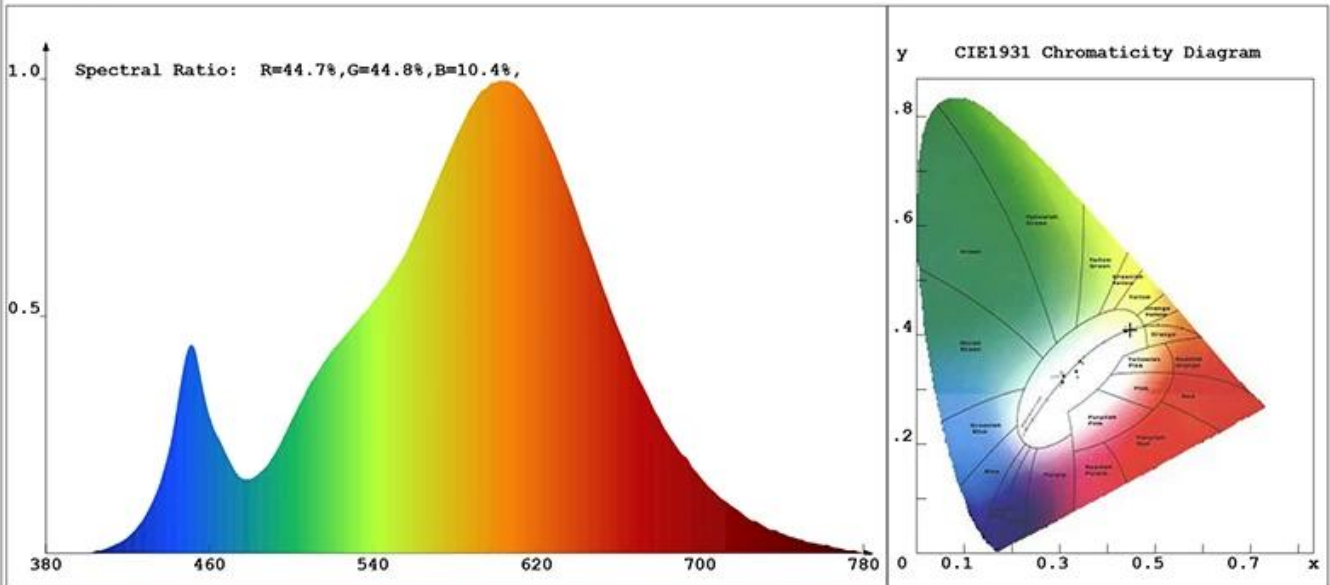

Отчет о тестировании продукта

Product Mark

Product Type :350053
Temperature :26'C
Operator :01
Remark:

Manufacturer :IN
Humidity :65%
Test Date :2019-07-03 10:01:44

Chroma Parameters

Chro.Coor.:x=0.4474 y=0.4092 u=0.2551 v=0.3500 duv=0.0007
CCT: 2872K Dominant Wave.:583.2nm Purity:57.1%
Flux RGB Ratio:R=23.4%,G=75.2%,B=1.4% Peak Wave:603.7nm Half Width:123.4nm