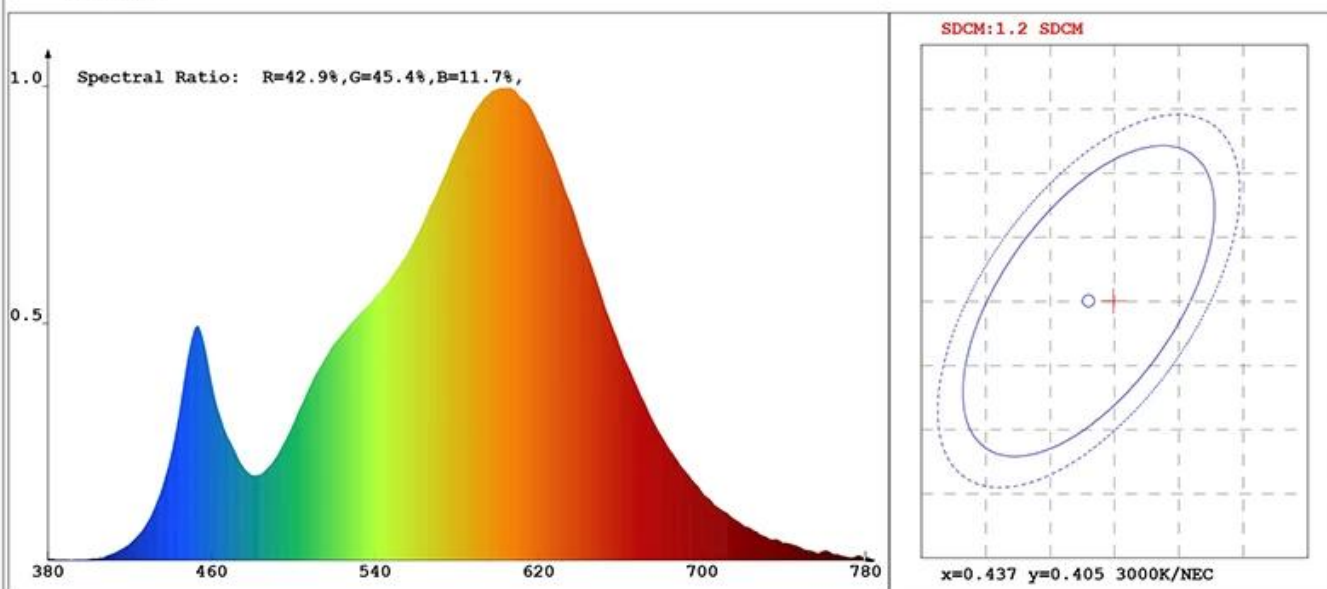

Remark:

Chroma Parameters

Chro.Coor.:x=0.4389 y=0.4050 u=0.2514 v=0.3480 duv=0.0001

CCT: 2976K Dominant Wave.:582.9nm Purity:53.3%

Flux RGB Ratio:R=22.8%,G=75.6%,B=1.6% Peak Wave:604.7nm Half Width:127.3nm