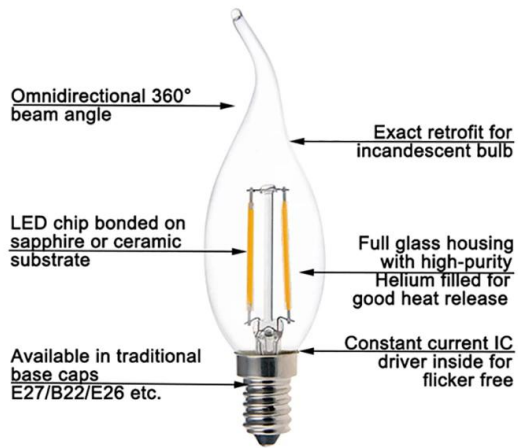

Product description

[CA32 INNOLITE LED candle candle light bulb](#) can offer you a warm and welcoming ambient light in any space with a traditional incandescent candle look and feel. The beautiful candle flame shape emits a beautiful warm white light, the color temperature of 2700K is an ideal substitute for the warm light produced by most incandescent candelabra bulbs.

In the meantime this bulb can also be dimmable from 10% to 100% by a Traic dimmer for the custom light you love.

specification

Model number.	37252
Force	2W
Luminous flux	220lm ± 10%
Equivalent to the bulb	25W
Spec. LED filament	2 x 38 mm
Input voltage	220-240 VAC or 110-130 VAC.
Material	Glass
Color Temp (CCT)	2700 K - 6500 K
Energy efficiency class	A ++
Beam angle	360 °
Color rendering index	≥80
Power factor	> 0.5
departure time	□ 0.5 s
switching cycle	≥12,500
Lifetime	Up to 25,000 hours
lamp base	E12 E14
To measure	Dia. = 32mm
	E12: L = 121mm, E14: L = 122mm

Effi Level:A++ (EU 874-2012)

Ele. Parameters

Voltage:U=230.800V

Current:I=0.0130A

Power:P=1.67W

Power Factor:PF=0.553

Product display

LED Filament Bulb

Features & Advantages

advantages

- ² The 360 ° beam angle offers uniform light distribution without creating shadows
- ² Energy savings of up to 90% with the new LED filament technology: 2 W LED equivalent to a 25 W incandescent bulb.
- ² Retrofit size and classic vintage design for traditional bright looks
- ² No flicker to protect human eyes
- ² High CRI & gt; 80 guarantees a more vibrant and natural light
- ² Environmental friendly: no lead or mercury and no UV or IR radiation
- ² Long life lasts up to 10 years (4 hours of use per day)
- ² dimmable
- ² Two-year limited warranty based on an average daily use of 4 hours
- ² With CE / LVD / EMC / RoHS / ErP / SAA / ETL certification