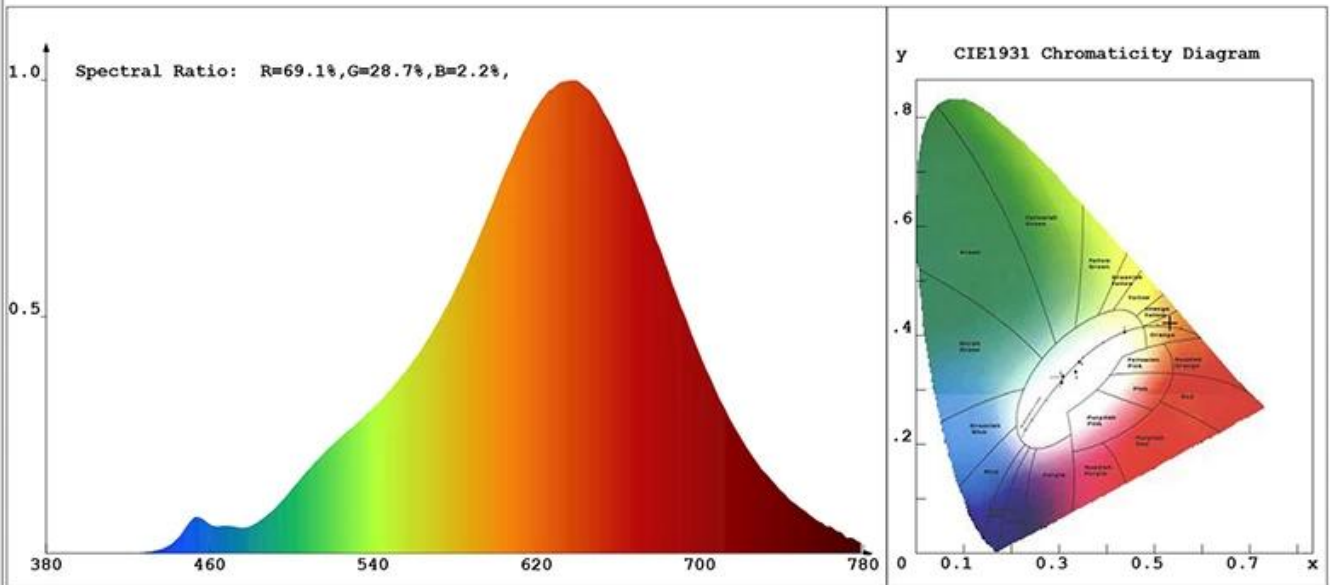

Unlike the traditional incandescent bulb, it is also an environmental friendly product as no any mercury and UV radiation involved. So start to enjoy a antique ambience in your home now.

Specification

Model No.	37552
Bulb Type	G125
Power	6W
Cover type	Amber or Smoke
Luminous Flux	450 lm \pm 10%
LED Filament Spec.	6 x 38 mm
Input Voltage	220-240VAC or 110-130VAC
Material	Glass
Color Temp (CCT)	1800K - 3000K
Energy Efficiency Label	A+
Beam Angle	360°
Color Rendering Index	\geq 80 Ra
Power factor	\geq 0.5
Start Time	<0.5S
Switching Cycle	\geq 12,500
Life time	Up to 25,000 hours
Lamp Base	E26 E27 B22
Temp. of Operation	-20°C~+40°C
Dimensions	Dia.= 125mm
	L= 175mm

Product Test Report

Product Mark

Product Type :G125 6W 2200K DIM
Temperature :26'C
Operator :01
Remark:

Manufacturer :INNOTECH
Humidity :65%
Test Date :2017-11-28 12:18:01

Chroma Parameters

Chro.Coor.:x=0.5324 y=0.4226 u=0.3040 v=0.3619 duv=0.0029
CCT: 2010K Dominant Wave.:588.0nm Purity:86.6%
Flux RGB Ratio:R=34.1%,G=65.4%,B=0.5% Peak Wave:635.7nm Half Width:119.3nm