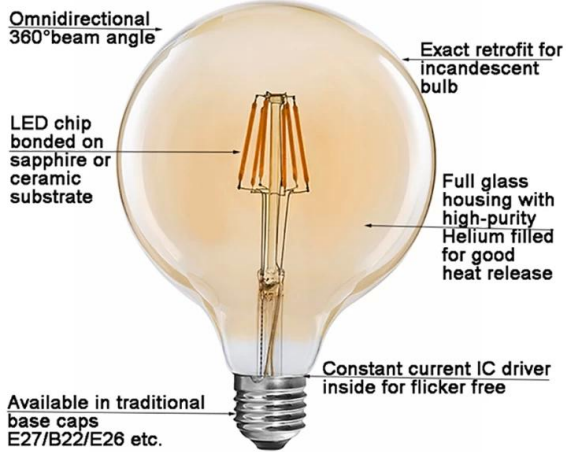

Unlike the traditional incandescent bulb, it is also an environmental friendly product as no any mercury and UV radiation involved. So start to enjoy a antique ambience in your home now.

Specification

Model No.	37552
Bulb Type	G125
Power	6W
Cover type	Amber or Smoke
Luminous Flux	450 lm \pm 10%
LED Filament Spec.	6 x 38 mm
Input Voltage	220-240VAC or 110-130VAC
Material	Glass
Color Temp (CCT)	1800K - 3000K
Energy Efficiency Label	A+
Beam Angle	360°
Color Rendering Index	\geq 80 Ra
Power factor	\geq 0.5
Start Time	<0.5S
Switching Cycle	\geq 12,500
Life time	Up to 25,000 hours
Lamp Base	E26 E27 B22
Temp. of Operation	-20°C~+40°C
Dimensions	Dia.= 125mm
	L= 175mm

product Exhibition

Vintage LED Filament Bulb

Features & Advantages

Dimmable	Exact Retrofit
No flicker	Hg-free
CRI > 80	On/Off ≥ 12500

advantages

- ² Vintage design offers a warm and artistic feeling in any space
- ² 360° beam angle delivers a even distribution of light without creating shadows
- ² Up to 80% energy saving with new LED filament technology
- ² No flicker to protect human's eyes
- ² High CRI > 80 ensures more vivid and natural light
- ² Environment friendly: No lead or mercury and No UV or IR Radiation
- ² Long life lasts up to 10 years (4 hours usage per day)
- ² Dimmable
- ² Two years limited warranty based on average daily use of 4 hours
- ² With certification of CE LVD EMC RoHS ErP, etc.