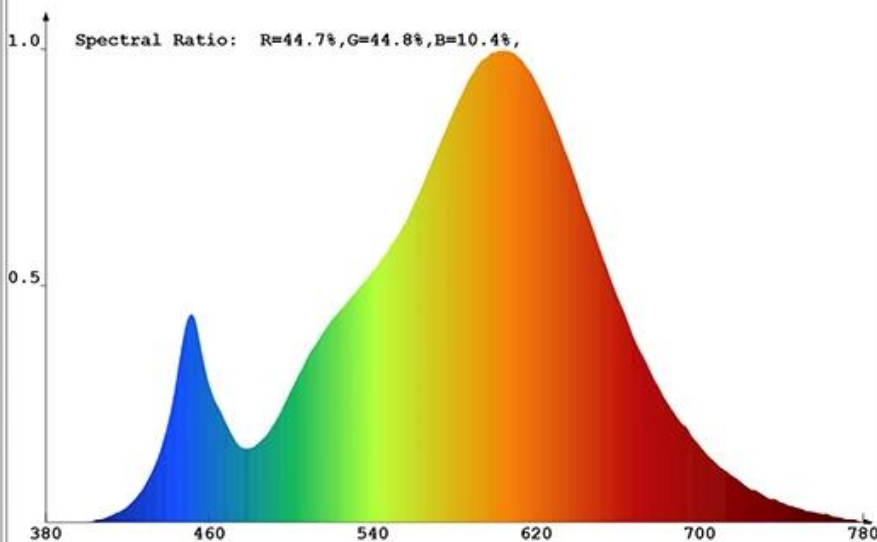

Test Date :2019-07-03 10:01:44

Chroma Parameters

Chro.Coor.:x=0.4474 y=0.4092 u=0.2551 v=0.3500 duv=0.0007

CCT: 2872K Dominant Wave.:583.2nm Purity:57.1%

Flux RGB Ratio:R=23.4%,G=75.2%,B=1.4% Peak Wave:603.7nm Half Width:123.4nm