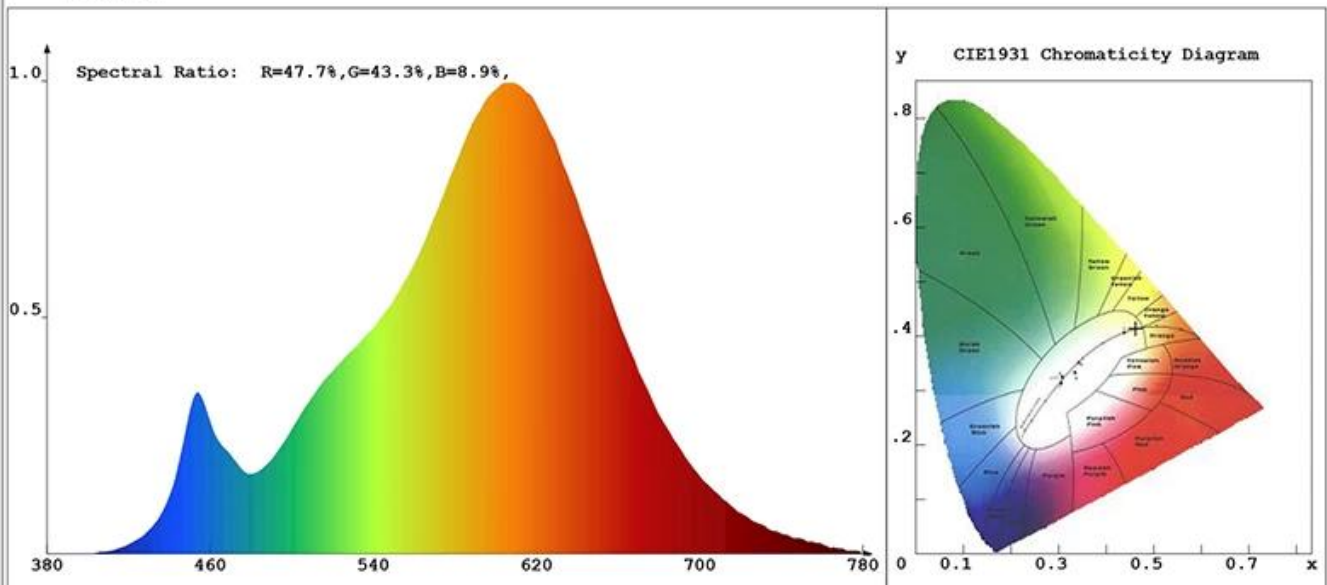

Test Date :2017-12-29

Chroma Parameters

Chro.Coor.:x=0.4621 y=0.4141 u=0.2624 v=0.3527 duv=0.0011

CCT: 2695K Dominant Wave.:583.9nm Purity:63.0%

Flux RGB Ratio:R=25.1%,G=73.6%,B=1.4% Peak Wave:607.7nm Half Width:116.0nm