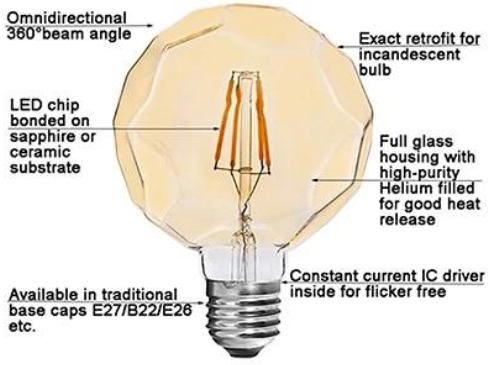

Vintage LED Filament Bulb