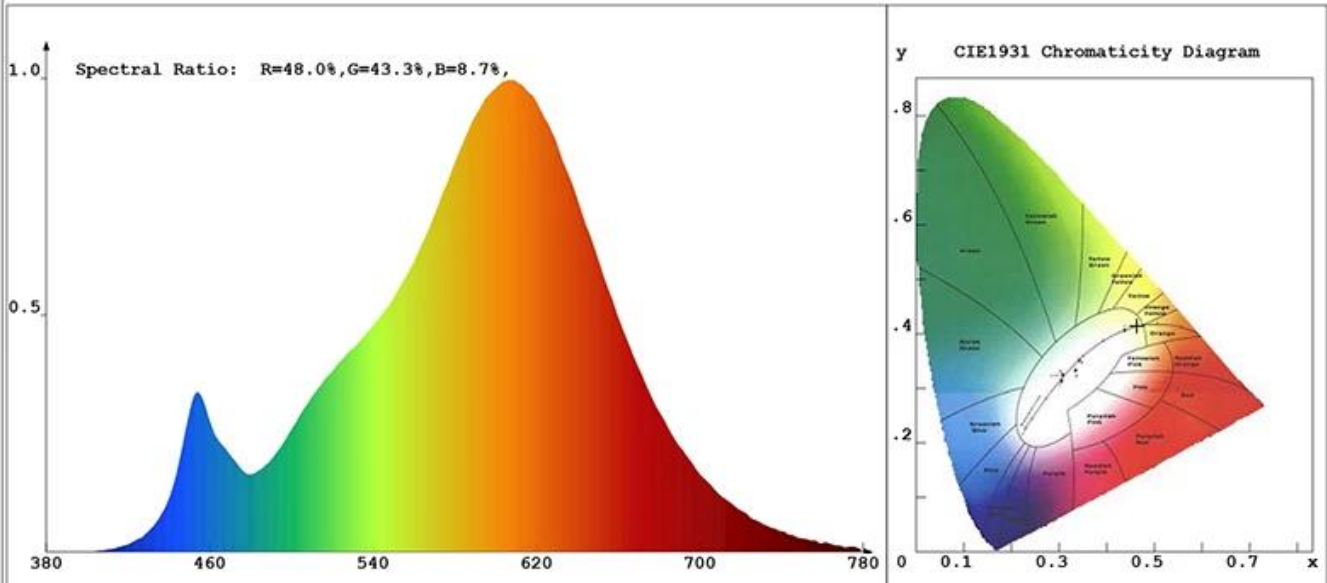

Chroma Parameters

Chro.Coor.:x=0.4635 y=0.4150 u=0.2629 v=0.3530 duv=0.0013
 CCT: 2683K Dominant Wave.:583.9nm Purity:63.7%
 Flux RGB Ratio:R=25.1%,G=73.5%,B=1.3% Peak Wave:607.7nm Half Width:115.6nm

Rendering Index:Ra= 82.0