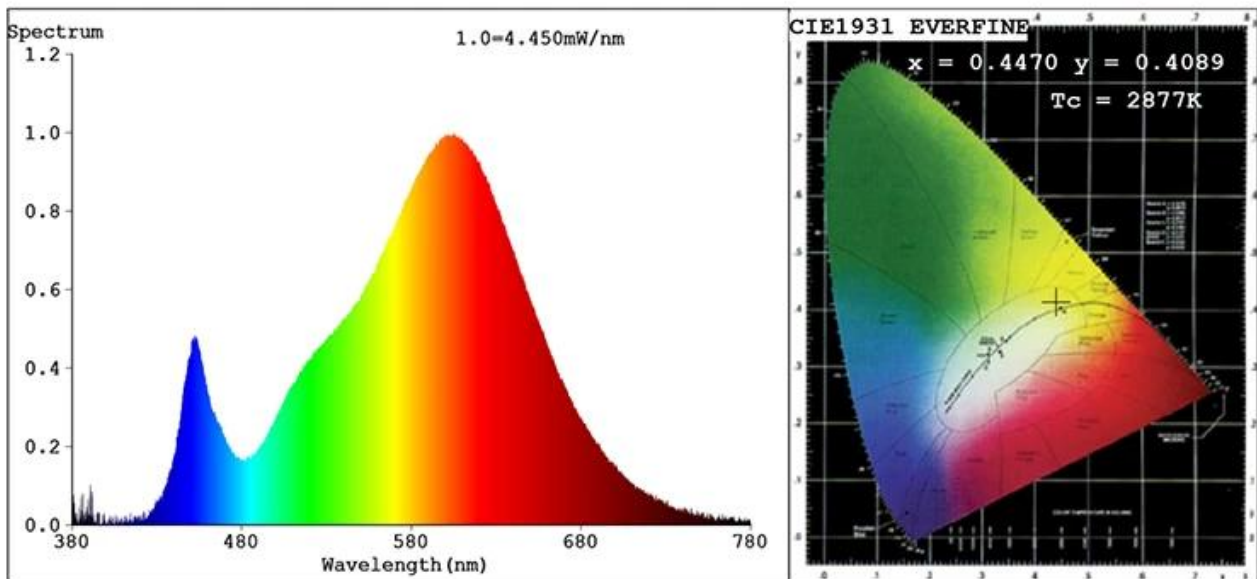

Product Test Report

Spectrum Test Report

Color Parameters:

Chromaticity Coordinate: $x=0.4470$ $y=0.4089$ $u'=0.2549$ $v'=0.5248$

$T_c=2877K$ Dominant WL:Ld =583.2nm Purity=56.9%

Red Ratio:R=25.3% Peak WL:Lp=605.3nm HWL:Lhd=120.5nm