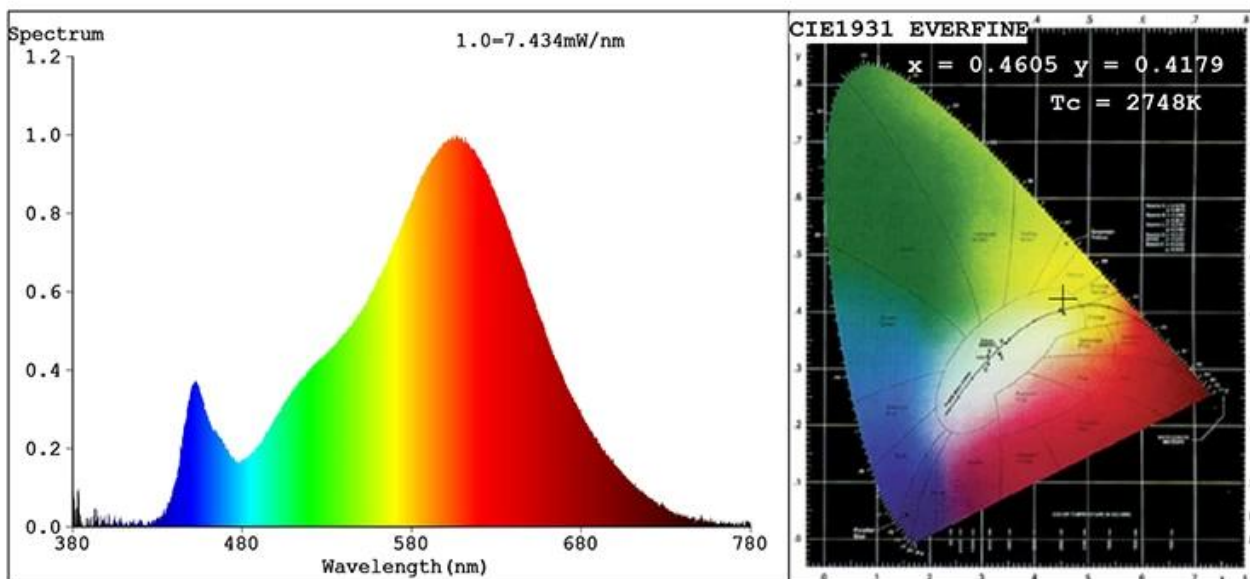

Spectrum Test Report

Color Parameters:

Chromaticity Coordinate: $x=0.4605$ $y=0.4179$ $u'=0.2596$ $v'=0.5302$

$T_c=2748K$ Dominant WL: $L_d = 583.1nm$ Purity=63.7%

Red Ratio: $R=26.4\%$ Peak WL: $L_p=604.5nm$ HWL: $L_{hd}=116.9nm$