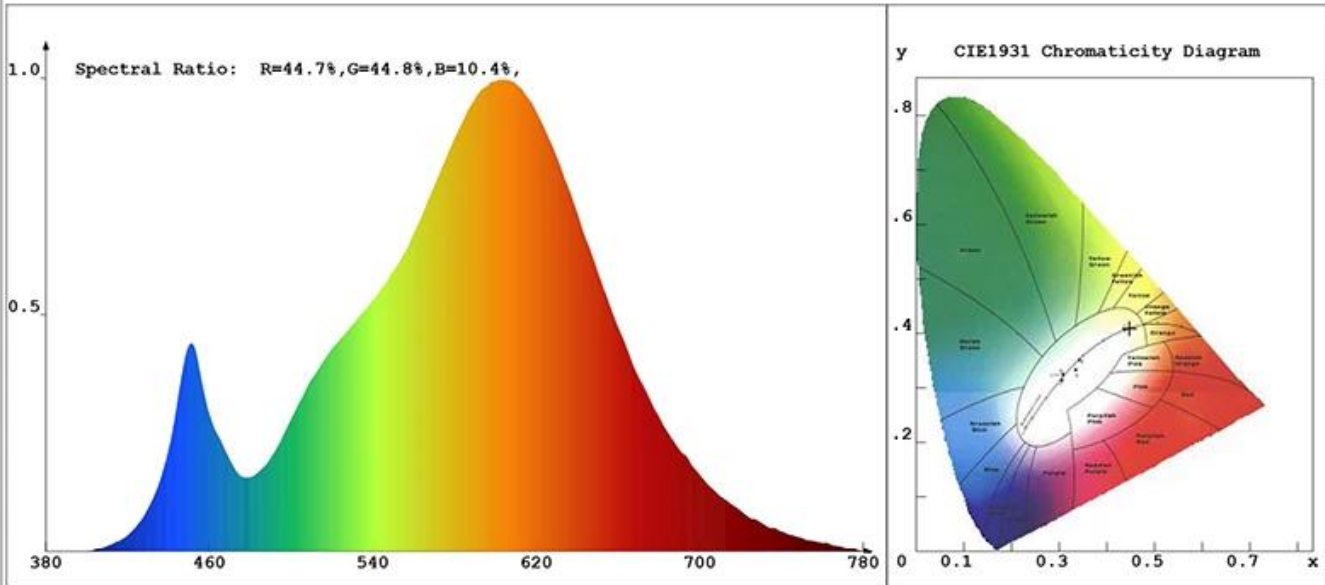

Producttestrapport

Product Mark

Product Type :350053
 Temperature :26'C
 Operator :01
 Remark:

Manufacturer :IN
 Humidity :65%
 Test Date :2019-07-03 10:01:44

Chroma Parameters

Chro.Coor.:x=0.4474 y=0.4092 u=0.2551 v=0.3500 duv=0.0007
 CCT: 2872K Dominant Wave.:583.2nm Purity:57.1%
 Flux RGB Ratio:R=23.4%,G=75.2%,B=1.4% Peak Wave:603.7nm Half Width:123.4nm