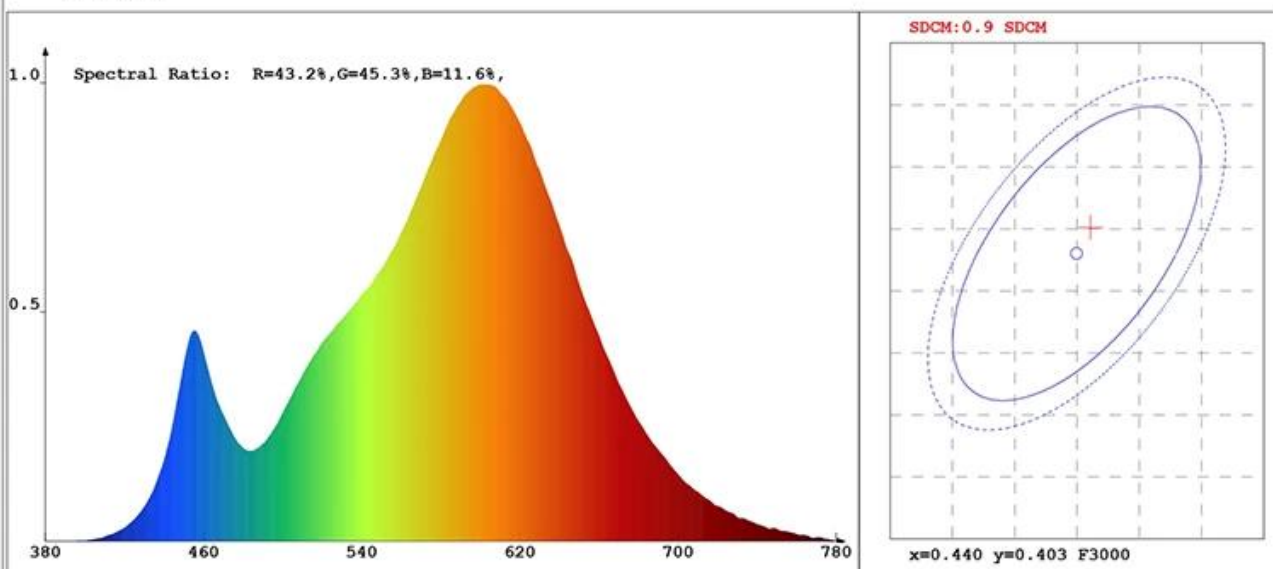

Test Date :2018-02-01

Chroma Parameters

Chro.Coor.:x=0.4411 y=0.4051 u=0.2529 v=0.3483 duv=-0.0002

CCT: 2938K Dominant Wave.:583.1nm Purity:54.0%

Flux RGB Ratio:R=23.0%,G=75.4%,B=1.6% Peak Wave:601.8nm Half Width:122.1nm