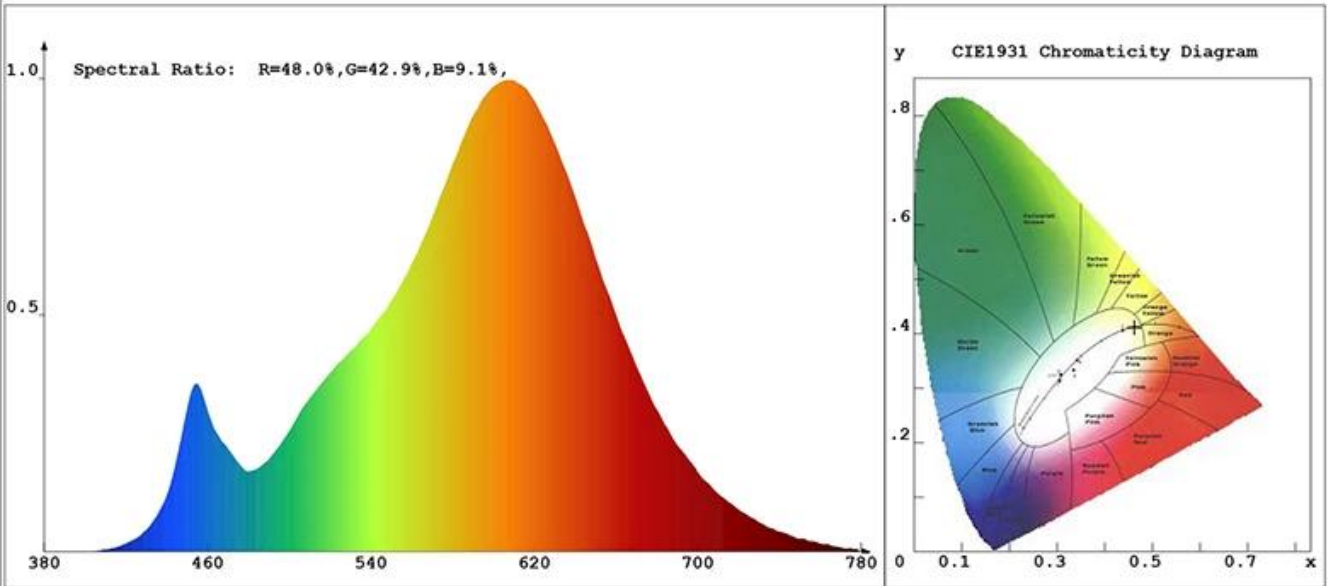

38091	كرة القدم	Ø100x130mm	2W	160lm ± 10%
38092			4W	320lm ± 10%
38093			6W	450lm ± 10%

□□□□□□ □□□□□□ □□□□□□

Product Mark

Product Type :904-479
Temperature :26'C
Operator :01
Remark:

Manufacturer :Innotech
Humidity :65%
Test Date :2017-12-29

Chroma Parameters

Chro. Coord.:x=0.4625 y=0.4117 u=0.2637 v=0.3521 duv=0.0002
CCT: 2673K Dominant Wave.:584.3nm Purity:62.4%
Flux RGB Ratio:R=25.3%,G=73.3%,B=1.4% Peak Wave:607.7nm Half Width:115.0nm

Rendering Index:Ra= 82.0

R1 =80 R2 =92 R3 =95 R4 =80 R5 =82 R6 =92 R7 =80 R8 =56
R9 =7 R10=82 R11=79 R12=75 R13=83 R14=98 R15=72

Photo Parameters

Flux:443.52lm Effi.:121.2lm/W Radiant:1301.4mW Iv:0.0mcd
Efficiency:0.092 Effi Level:A++ (EU 874-2012)

Ele. Parameters

Voltage:U=230.100V Current:I=0.0280A
Power:P=3.66W Power Factor:PF=0.551

Instrument state

Instrument:Hopoo HP8000S Integral Time: 63.588ms VPeak: 13320
VDark: 1249 Scan Range: 380-780nm Product ID: 201710386