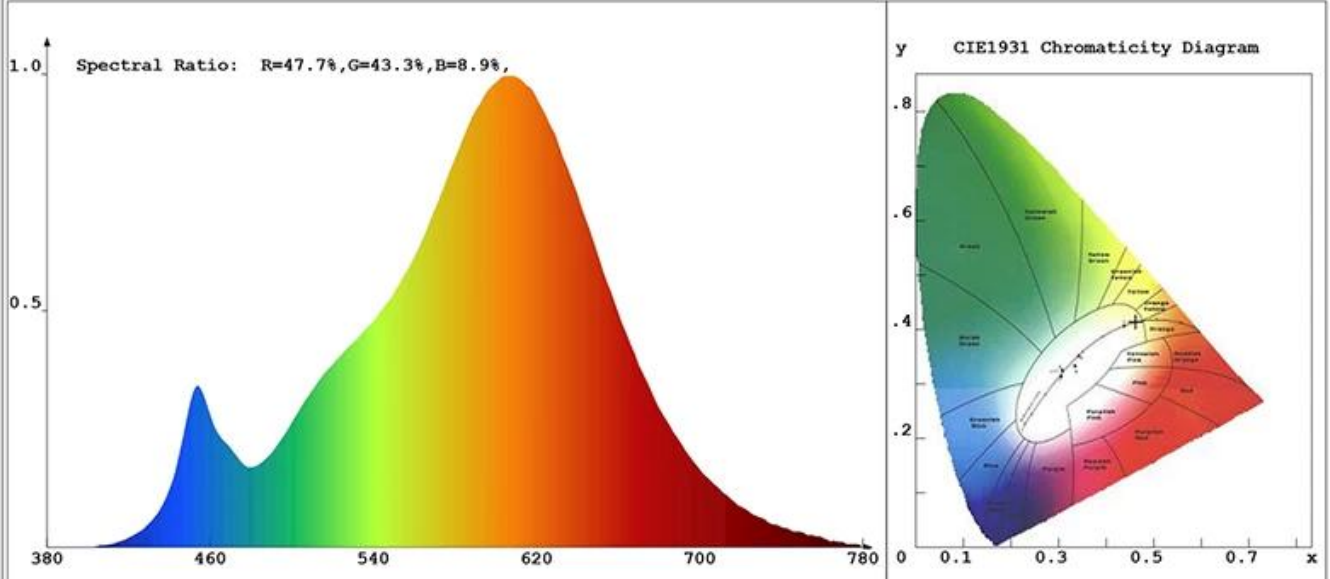

□□□□□□ □□□□□□ □□□□□□

Product Mark

Product Type :903-479
Temperature :26'C
Operator :01
Remark:

Manufacturer :Innotech
Humidity :65%
Test Date :2017-12-29

Chroma Parameters

Chro.Coor.:x=0.4621 y=0.4141 u=0.2624 v=0.3527 duv=0.0011
CCT: 2695K Dominant Wave.:583.9nm Purity:63.0%
Flux RGB Ratio:R=25.1%,G=73.6%,B=1.4% Peak Wave:607.7nm Half Width:116.0nm

Rendering Index:Ra= 82.1

R1 =80	R2 =91	R3 =96	R4 =80	R5 =81	R6 =91	R7 =81	R8 =56
R9 =6	R10=81	R11=79	R12=75	R13=83	R14=98	R15=72	

Photo Parameters

Flux:475.98lm Effi.:124.3lm/W Radiant:1383.3mW Iv:0.0mcd
Efficiency:0.090 Effi Level:A++ (EU 874-2012)

Ele. Parameters

Voltage:U=230.100V Current:I=0.0290A
Power:P=3.83W Power Factor:PF=0.555

Instrument state

Instrument:Hopoo HP8000S Integral Time: 63.588ms VPeak: 14072
VDark: 1255 Scan Range: 380-780nm Product ID: 201710386

عرض المنتج