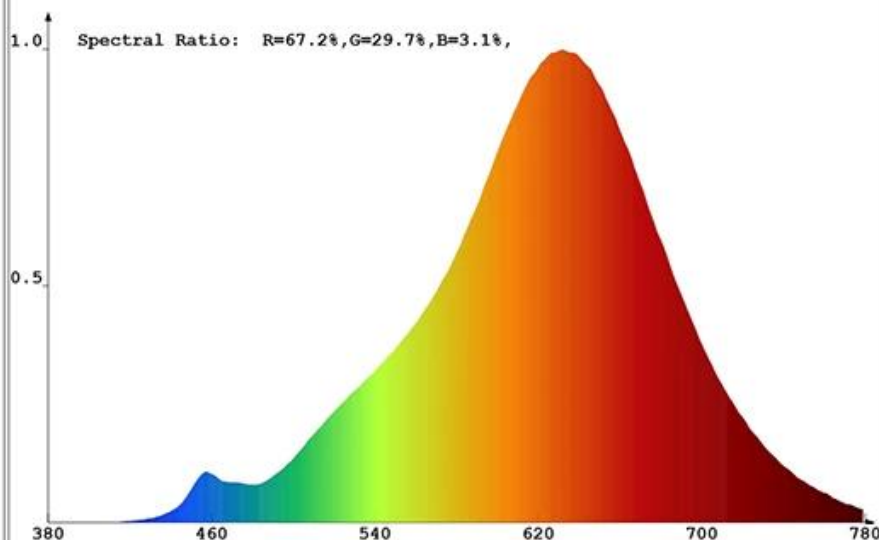

### Chroma Parameters

Chro.Coor.:x=0.5276 y=0.4197 u=0.3023 v=0.3607 duv=0.0019  
CCT: 2032K Dominant Wave.:588.1nm Purity:84.3%  
Flux RGB Ratio:R=33.6%,G=65.7%,B=0.7% Peak Wave:631.8nm Half Width:116.6nm