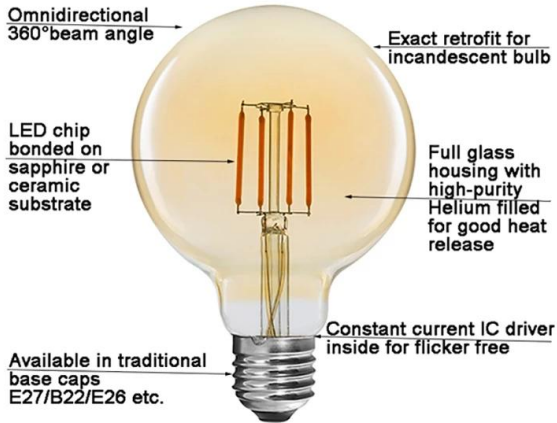

Vintage LED Filament Bulb