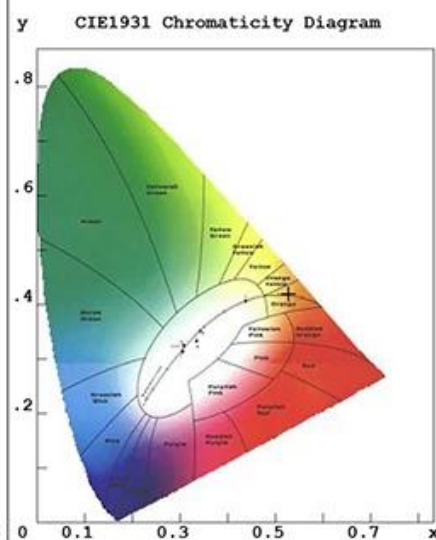

### Chroma Parameters

Chro.Coor.:x=0.5276 y=0.4197 u=0.3023 v=0.3607 duv=0.0019  
CCT: 2032K Dominant Wave.:588.1nm Purity:84.3%  
Flux RGB Ratio:R=33.6%,G=65.7%,B=0.7% Peak Wave:631.8nm Half Width:116.6nm