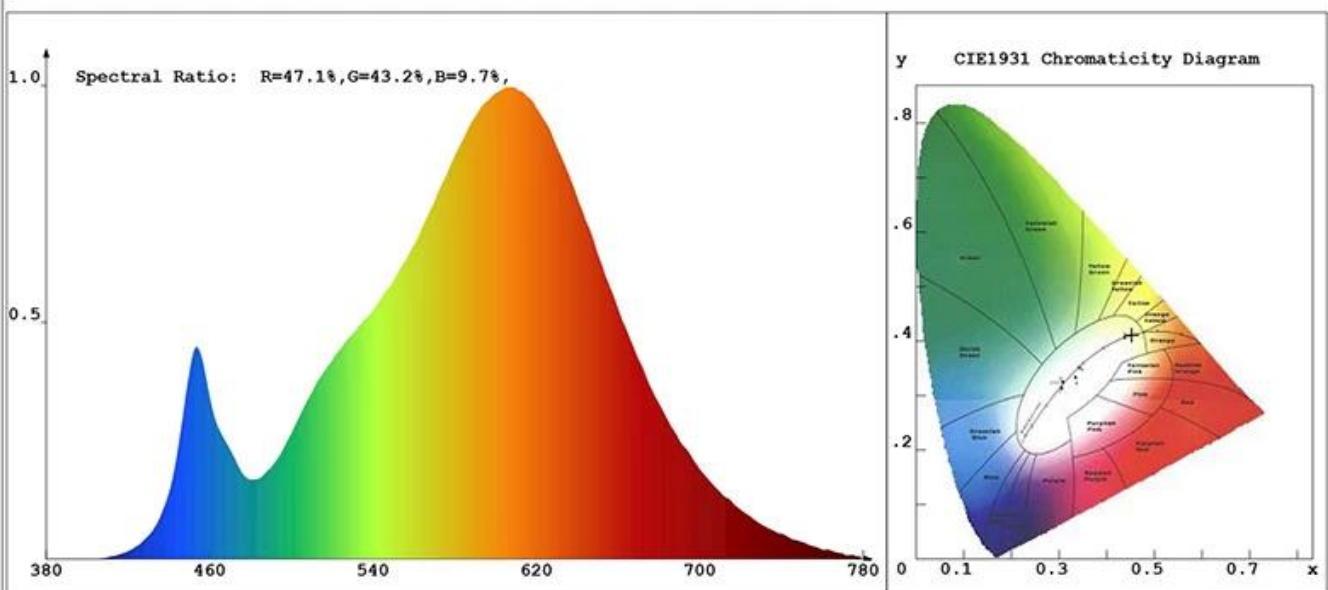

Chroma Parameters

Chro.Coor.:x=0.4522 y=0.4109 u=0.2574 v=0.3509 duv=0.0008
CCT: 2813K Dominant Wave.:583.4nm Purity:59.1%
Flux RGB Ratio:R=24.1%,G=74.4%,B=1.4% Peak Wave:606.7nm Half Width:127.9nm

Rendering Index:Ra= 82.7