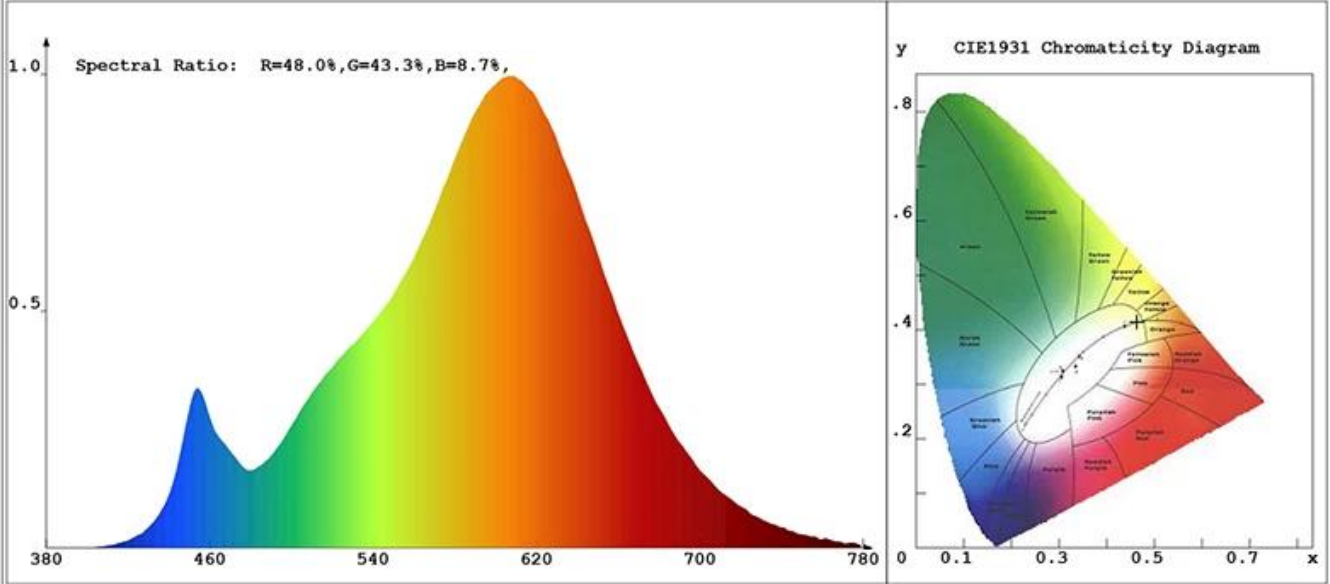

□□□□□□ □□□□□□ □□□□□□

Product Mark

Product Type :
Temperature :26'C
Operator :01
Remark:

Manufacturer :Innotech
Humidity :65%
Test Date :2017-12-29

Chroma Parameters

Chro.Coor.:x=0.4635 y=0.4150 u=0.2629 v=0.3530 duv=0.0013
CCT: 2683K Dominant Wave.:583.9nm Purity:63.7%
Flux RGB Ratio:R=25.1%,G=73.5%,B=1.3% Peak Wave:607.7nm Half Width:115.6nm

Rendering Index:Ra= 82.0

R1 =80	R2 =91	R3 =96	R4 =79	R5 =81	R6 =91	R7 =81	R8 =57
R9 =6	R10=81	R11=79	R12=74	R13=83	R14=99	R15=72	

Photo Parameters

Flux:462.43lm Effi.:126.3lm/W Radiant:1353.7mW Iv:0.0mcd
Efficiency:0.092 Effi Level:A++ (EU 874-2012)

Ele. Parameters

Voltage:U=230.100V Current:I=0.0280A
Power:P=3.66W Power Factor:PF=0.552

Instrument state

Instrument:Hopoo HP8000S Integral Time: 63.588ms VPeak: 13784
VDark: 1240 Scan Range: 380-780nm Product ID: 201710386

عرض المنتج