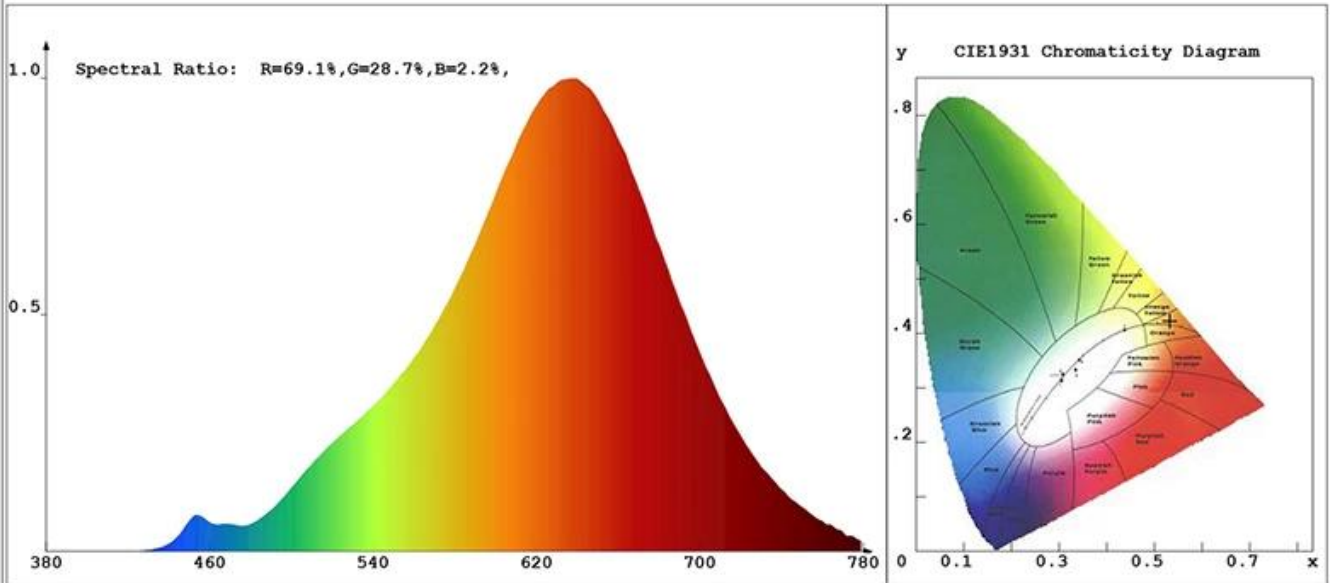

تقرير اختبار المنتج

Product Mark

Product Type :
Temperature :26'C
Operator :01
Remark:

Manufacturer :INNOTECH
Humidity :65%
Test Date :2017-11-28 12:18:01

Chroma Parameters

Chro.Coor.:x=0.5324 y=0.4226 u=0.3040 v=0.3619 duv=0.0029
CCT: 2010K Dominant Wave.:588.0nm Purity:86.6%
Flux RGB Ratio:R=34.1%,G=65.4%,B=0.5% Peak Wave:635.7nm Half Width:119.3nm