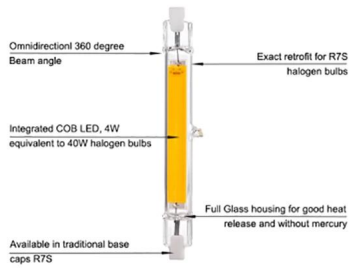

Ele. Parameters

Voltage: U=230.100V

Current: I=0.0240A

Power: P=4.80W

Power Factor: PF=0.842

عرض المنتج

R7S LED Light Bulb

Features & Advantages