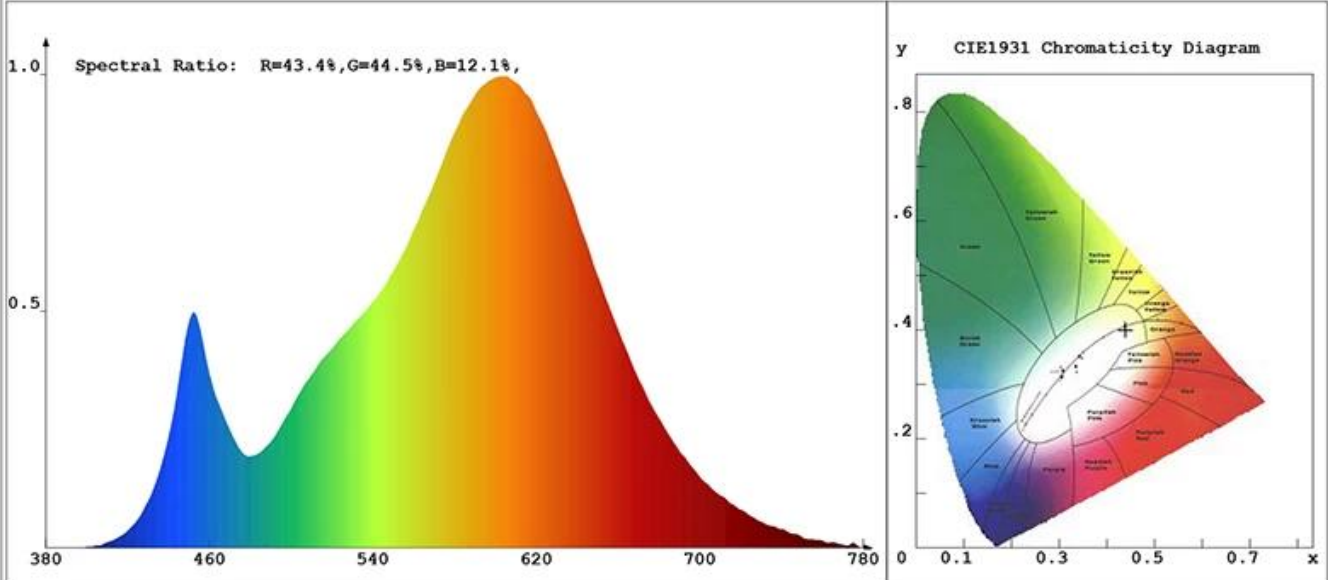

تقرير اختبار المنتج

Product Mark

Product Type : 36962 4W 78MM 3000K

Temperature : 26'C

Operator : 01

Remark:

Manufacturer : IN

Humidity : 65%

Test Date : 2020-04-20 14:45:32

Chroma Parameters

Chro. Coord.: x=0.4390 y=0.3995 u=0.2539 v=0.3466 duv=-0.0021

CCT: 2928K Dominant Wave.: 583.9nm Purity: 51.7%

Flux RGB Ratio: R=23.3%, G=75.1%, B=1.6% Peak Wave: 604.7nm Half Width: 120.1nm

Rendering Index: Ra= 81.2

R1 =79	R2 =91	R3 =95	R4 =78	R5 =80	R6 =89	R7 =81	R8 =56
R9 =3	R10=80	R11=77	R12=74	R13=82	R14=98	R15=72	

Photo Parameters

Flux: 492.48lm

Effi.: 102.6lm/W

Radiant: 1011.6mW

Iv: 0.0mcd

Efficiency: 0.110

Effi Level: A++ (EU 874-2012)

Ele. Parameters

Voltage: U=230.100V

Current: I=0.0240A

Power: P=4.80W

Power Factor: PF=0.842

عرض المنتج