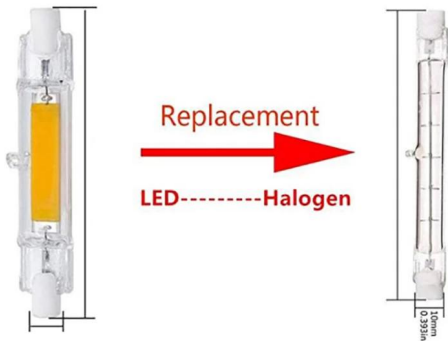

Ele. Parameters

Voltage: U=230.100V

Current: I=0.0240A

Power: P=4.80W

Power Factor: PF=0.842

عرض المنتج

R7S LED Light Bulb

Features & Advantages