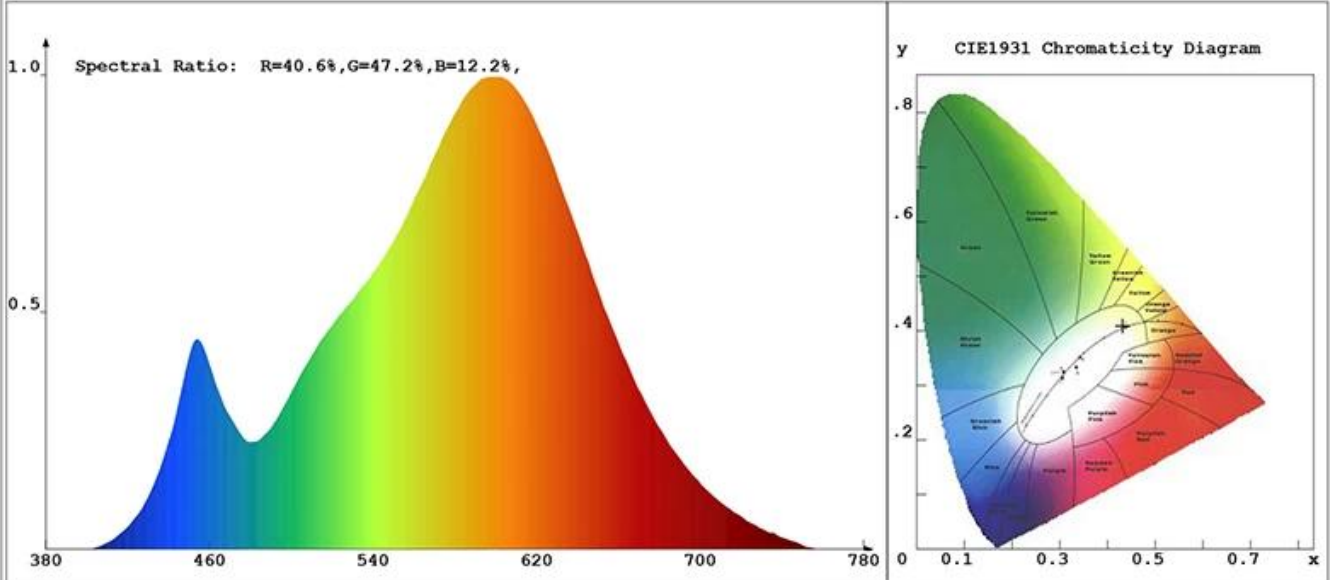

### Chroma Parameters

Chro.Coor.:x=0.4321 y=0.4092 u=0.2453 v=0.3484 duv=0.0028

CCT: 3125K Dominant Wave.:581.3nm Purity:52.5%

Flux RGB Ratio:R=21.5%,G=76.8%,B=1.7% Peak Wave:599.8nm Half Width:128.9nm