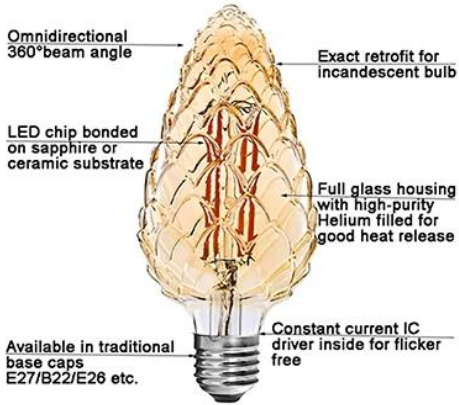

Vintage LED Filament Bulb